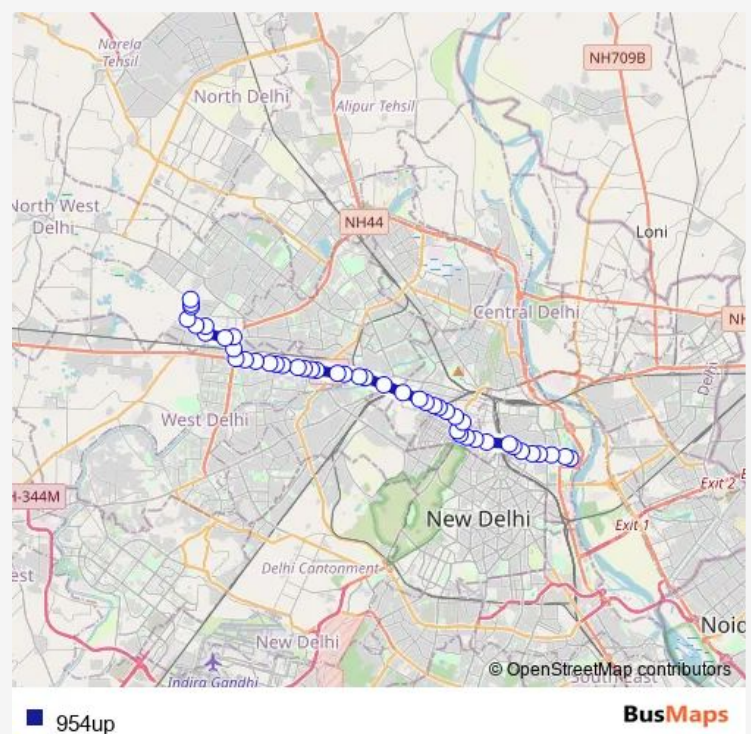

Sarai Rohilla Govt Qtrs (Rohtak Road)

Sarai Rohila (Rohtak Road)

Anand Parvat Industrial Area

Route schedule

Delhi Sachivalaya (Rajghat Power House) — Sultanpuri Terminal

Monday 06:51-21:41

Tuesday 06:51-21:41

Wednesday 06:51-21:41

Thursday 06:51-21:41

Friday 06:51-21:41

Saturday 06:51-21:41

Sunday 06:51-21:41

Route info

Direction: Delhi Sachivalaya (Rajghat Power House)

Stops: 46

Trip Duration: 1 hour 25 min

954up

Zakhira Flyover

Ashok Park Main

Ram Pura

Punjabi Bagh West Power House

Punjabi Bagh Terminal (Rohtak Road)

Maharaja Agrasen Hospital