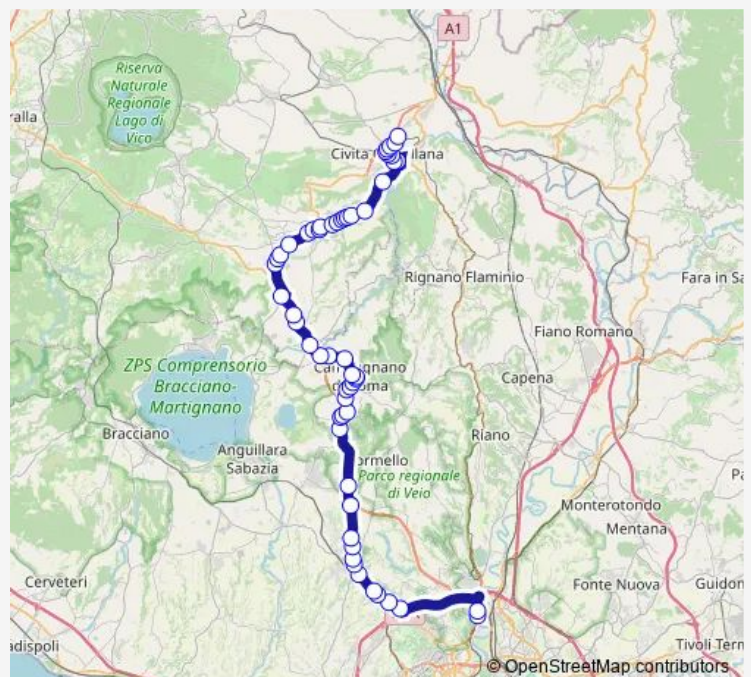

Wednesday —

Thursday 13:30

Friday 13:30

Saturday 13:30

Sunday —

Route info

Direction: Roma | Saxa Rubra Partenze # f1495

Stops: 56

Trip Duration: 1 hour 45 min

Roma Saxa Rubra - Civita Castellana # Cc012d

Campagnano | Piazza Regina Elena # f11488

Campagnano | Via Pavone Via Buoizzi # f11429

Campagnano | Via Pavone Via Vignacce # f11430