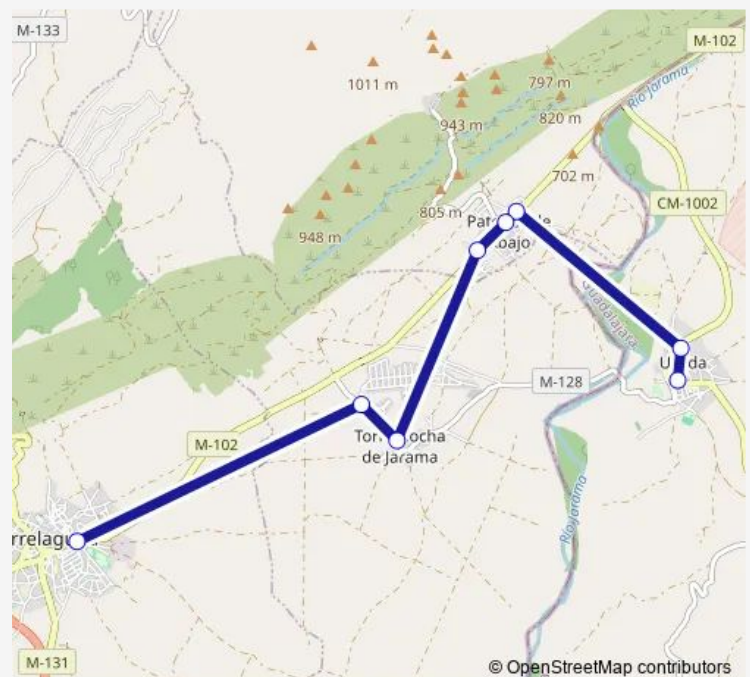

Direction

Uceda — Torrelaguna

8 stops

[Open route schedule](#)

Uceda

Uceda - Uceda/Calvario

Av.Madrid-Serranillos

Patones Abajo - Avda Madrid 87

Patones Abajo - Avda Madrid 7

Torremocha Jarama-Pza.Comercio

Torremocha - Canisabel-Avhispa

Torrelaguna

Route schedule

Uceda — Torrelaguna

Monday	06:40-11:00
Tuesday	06:40-11:00
Wednesday	06:40-11:00
Thursday	06:40-11:00
Friday	06:40-11:00
Saturday	07:25-15:25
Sunday	07:25-15:25

Route info

Direction: Uceda

Stops: 8

Trip Duration: 0 hour 20 min

© OpenStreetMap contributors

Direction

Torrelaguna — Uceda

8 stops

Uceda

Route schedule

Torrelaguna — Uceda

Monday	10:40
Tuesday	10:40
Wednesday	10:40
Thursday	10:40
Friday	10:40
Saturday	07:00-15:00
Sunday	07:00-15:00

Route info

Direction: Torrelaguna

Stops: 8

Trip Duration: 0 hour 20 min