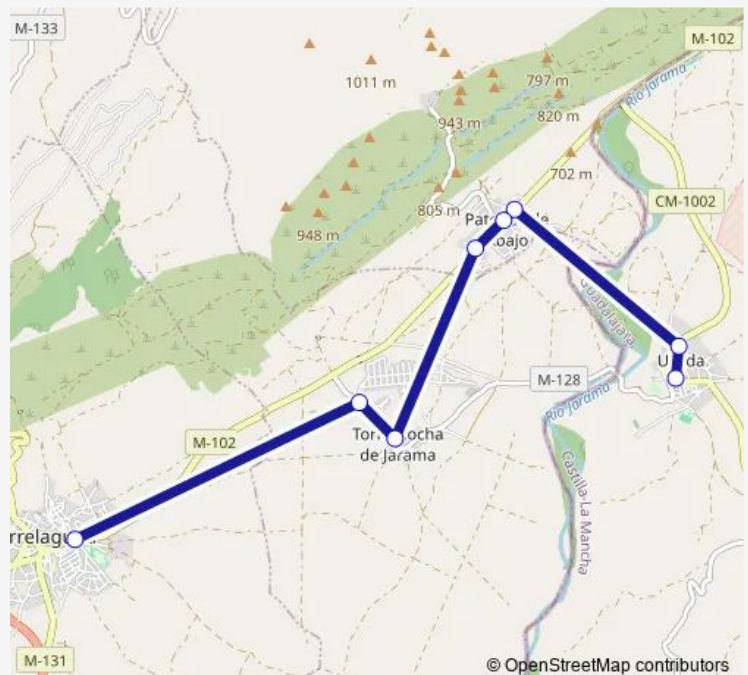

Wednesday 06:40-11:00

Thursday 06:40-11:00

Friday 06:40-11:00

Saturday 07:25-15:25

Sunday 07:25-15:25

Route info

Direction: Uceda

Stops: 8

Trip Duration: 0 hour 20 min

Direction

Torrelaguna — Uceda

8 stops

[Open route schedule](#)

Torrelaguna

Torremocha Jarama-Pza.Comercio

Torremocha - Canisabel-Avhispa

Patones Abajo - Avd Madrid s/n

Patones Abajo - Avda Madrid 70

Av.Madrid-Serranillos

Uceda - Ctrcm1002/Uceda

Uceda

Route schedule

Torrelaguna — Uceda

Monday	10:40
Tuesday	10:40
Wednesday	10:40
Thursday	10:40
Friday	10:40
Saturday	07:00-15:00
Sunday	07:00-15:00

Route info

Direction: Torrelaguna

Stops: 8

Trip Duration: 0 hour 20 min

Alsa - 197a Bus time schedules and route maps are available in an offline PDF at busmaps.com. Use the busmaps.com website to see live bus times, train schedule or subway schedule, and step-by-step directions for all public transit in Patones