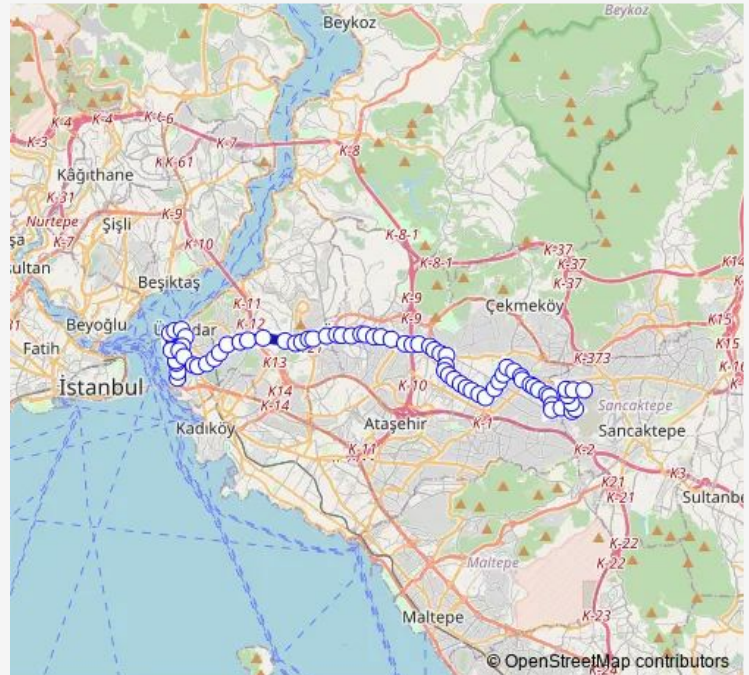

Saturday —

Sunday —

Route info

Direction: HAREM PERONLAR 2

Stops: 67

Trip Duration: 0 hour 59 min

11P — Harem Peronlar 2 - Sarigazi Garaji

BusMaps