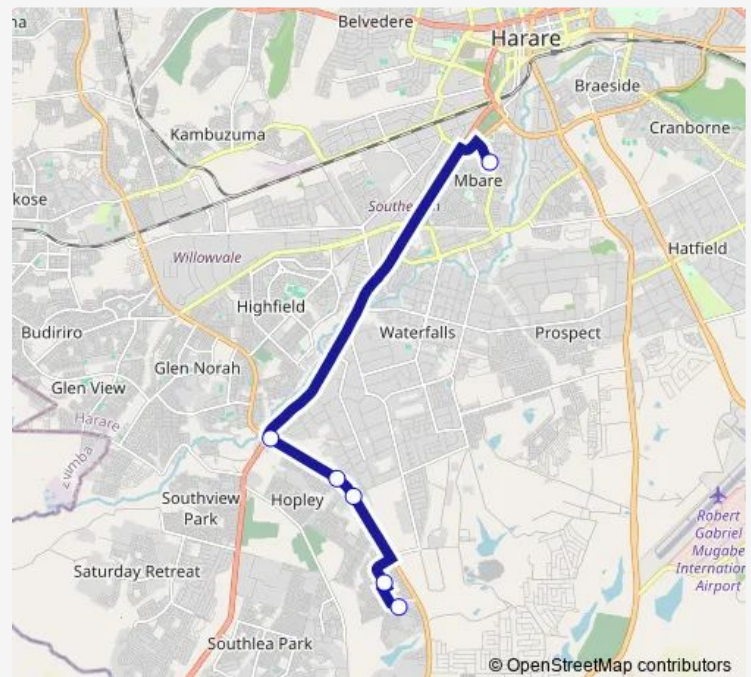

**Direction**

Mbare Rank — Chiwawa Southlands

6 stops

[Open route schedule](#)

Mbare Rank

Mbudzi Round About

Corner Forbes Rd &amp; Chitungwiza Rd

Irvines

## Route schedule

Mbare Rank — Chiwawa Southlands

Monday 09:44

Tuesday 09:44

Wednesday 09:44

Thursday 09:44

Friday 09:44

Saturday 09:44

## Route info

Direction: Mbare Rank

Stops: 6

Trip Duration: 0 hour 36 min

Communal Taxi Service time schedules and route maps are available in an offline PDF at [busmaps.com](https://busmaps.com). Use the [busmaps.com](https://busmaps.com) website to see live bus times, train schedule or subway schedule, and step-by-step directions for all public transit in Harare