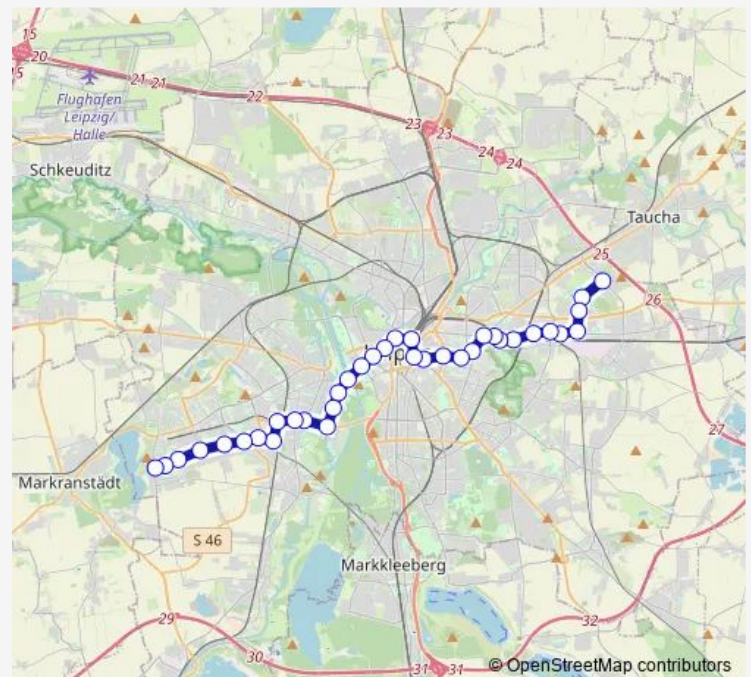

Leipzig, Marschnerstr.

### Route schedule

Leipzig, Paunsdorf, Nord — Leipzig, Lausen

Monday 00:41-03:03

Tuesday 00:41-03:03

Wednesday 00:41-03:03

Thursday 00:41-03:03

Friday 00:41-03:03

Saturday 00:41-03:03

### Route info

Direction: Leipzig, Paunsdorf, Nord

Stops: 36

Trip Duration: 1 hour 0 min

■ N17 — StN N17

BusMaps

Leipzig, Klingerweg

Leipzig, Holbeinstr.

### Route info

Direction: Leipzig, Portitzer Allee/S-Bahnhof Heiterblick

Stops: 3

Trip Duration: 0 hour 2 min