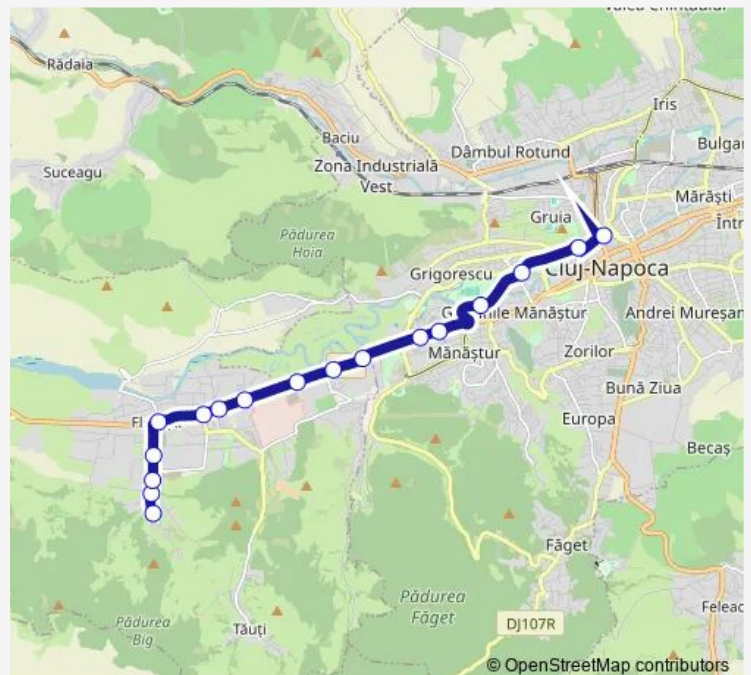

M-Eroilor E (Floreti)

M-Profi E (Floreti)

M-Primăria Floreti S

M-Complex Floreti

M-Poligonului E (Floreti)

M-Oncos S (Floreti)

Autotransilvania

Metro Sud

Vivo Cluj

Ciobanului

P-a Flora

Plopilor Sud

Cluj Arena

Parcul Central

P-a M. Viteazul Sud

Route schedule

M-Floreti Cetate Plecare — P-a M. Viteazul Sud

Monday 04:45-23:10

Tuesday 04:45-23:10

Wednesday 04:45-23:10

Thursday 04:45-23:10

Friday 04:45-23:10

Saturday —

Sunday 06:10-23:05

Route info

Direction: M-Floreti Cetate Plecare

Stops: 17

Trip Duration: 0 hour 33 min

M26 — P-ta Mihai Viteazul - Floresti / Cetate

M26 Bus time schedules and route maps are available in an offline PDF at busmaps.com. Use the busmaps.com website to see live bus times, train schedule or subway schedule, and step-by-step directions for all public transit in Floresti