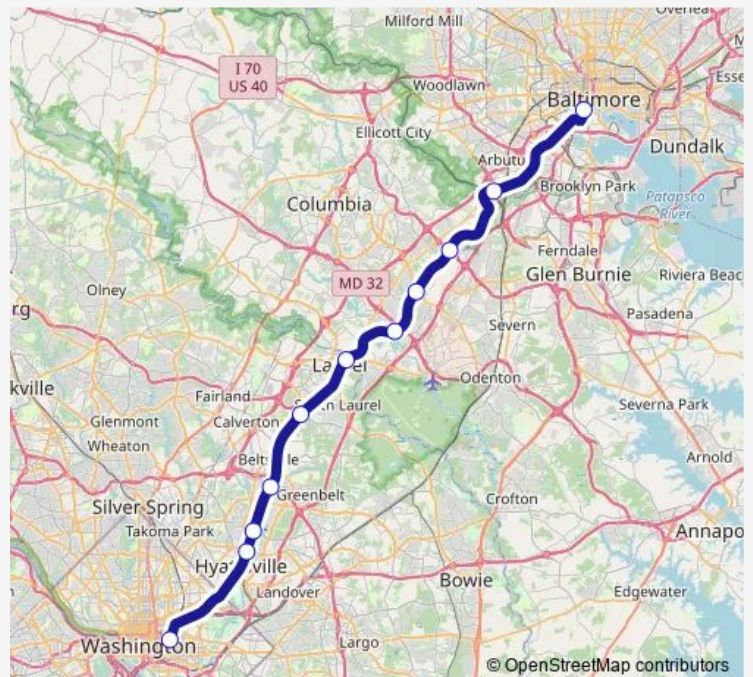

Savage Marc sb

Laurel Racetrack Marc sb

Laurel Marc sb

Muirkirk Marc sb

Greenbelt Marc sb

College Park Marc sb

Riverdale Marc sb

Union Station Marc Washington

Route schedule

Camden Station Marc — Union Station Marc Washington

Monday 15:40-18:15

Tuesday 15:40-18:15

Wednesday 15:40-18:15

Thursday 15:40-18:15

Friday 15:40-18:15

Saturday —

Sunday —

Route info

Direction: Camden Station Marc

Stops: 10

Trip Duration: 1 hour 10 min

MARC — Camden - Washington

Direction

Camden Station Marc — Union Station Marc Washington

11 stops

[Open route schedule](#)

Camden Station Marc

ST Denis Marc sb

Dorsey Marc sb

Jessup Marc sb

Savage Marc sb

Laurel Marc sb