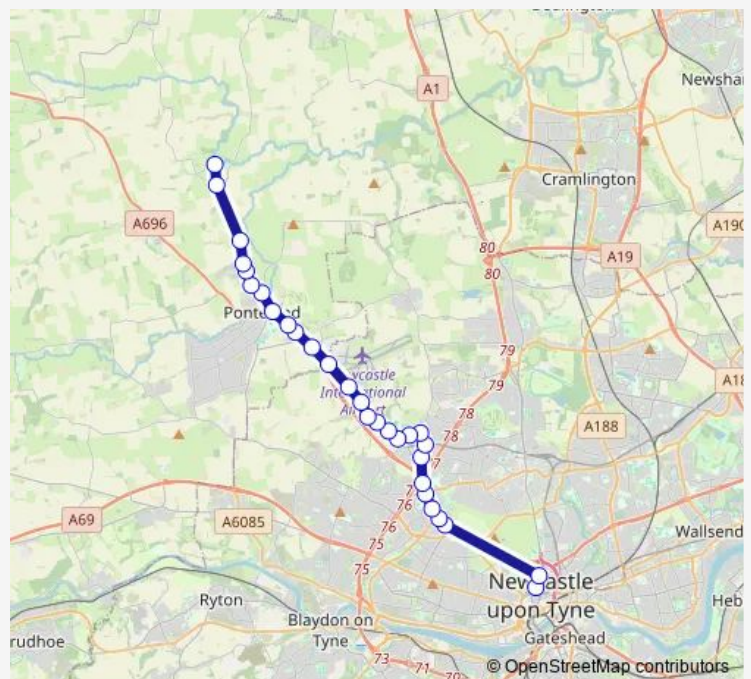

Thursday 07:55

Friday 07:55

Saturday —

Sunday —

Route info

Direction: Eldon Square Bus Station

Stops: 29

Trip Duration: 0 hour 44 min

College

Direction

College — Eldon Square Bus Station

34 stops

[Open route schedule](#)

College

Main Lodge

Hiddlestone

Monday 16:35

Tuesday 16:35

Wednesday 16:35

Thursday 16:35

Friday 16:35

Saturday —

Sunday —

Route info

Friday 15:45

Saturday —

Sunday —

Route info

Direction: Eldon Square Bus Station

Stops: 31

Trip Duration: 0 hour 37 min

Thornhill Road