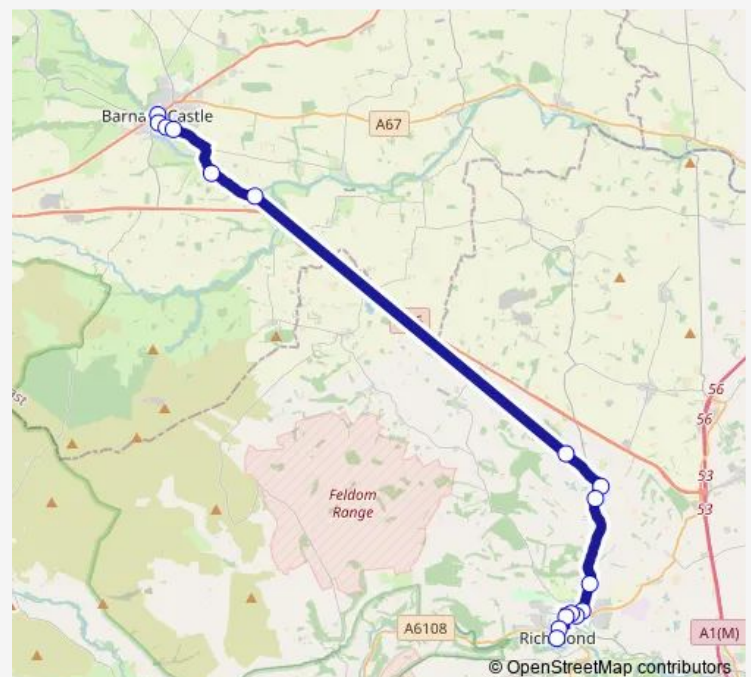

Stanley Grove

Beechfield Road

Beechfield Road

Fire Station

Queens Road

Market Place

Route schedule

Galgate - Stand B — Market Place

Monday 07:00

Tuesday 07:00

Wednesday 07:00

Thursday 07:00

Friday 07:00

Saturday 07:00

Sunday —

Route info

Direction: Galgate - Stand B

Stops: 16

Trip Duration: 0 hour 37 min

■ X79

Direction

Galgate - Stand A — Market Place

16 stops

[Open route schedule](#)

Route schedule

Galgate - Stand A — Market Place

Monday	07:00
Tuesday	07:00
Wednesday	07:00
Thursday	07:00
Friday	07:00
Saturday	07:00
Sunday	—

Route info

Direction: Galgate - Stand A

Stops: 16

Trip Duration: 0 hour 37 min