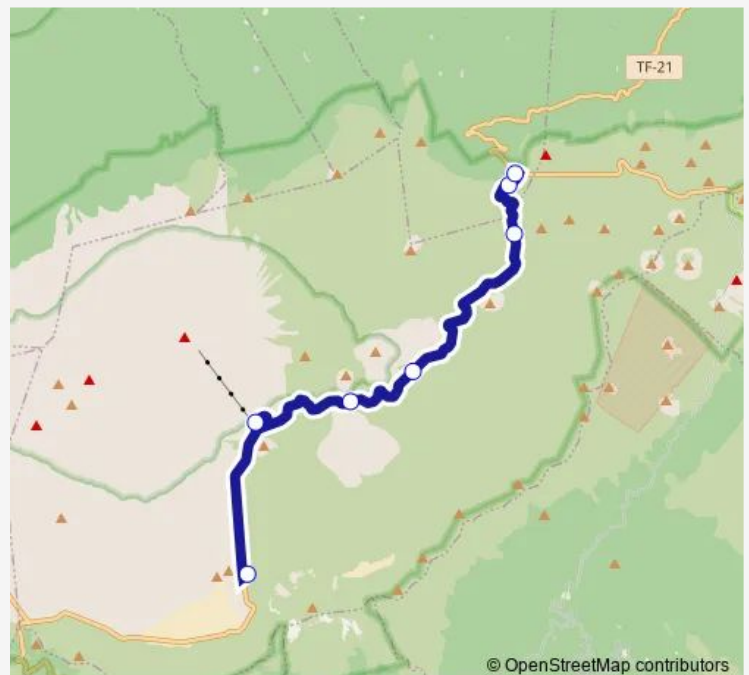

Montaña Blanca

Minas DE SAN José

EL Portillo Alto

Centro DE Visitantes

EL Teide - EL Portillo (T)

Route schedule

Parador DEL Teide (T) — EL Teide - EL Portillo (T)

Monday	12:00-14:00
Tuesday	12:00-14:00
Wednesday	12:00-14:00
Thursday	12:00-14:00
Friday	12:00-14:00
Saturday	12:00-14:00
Sunday	12:00-14:00

Route info

Direction: Parador DEL Teide (T)

Stops: 7

Trip Duration: 0 hour 28 min

Direction

EL Teide - EL Portillo (T) — Parador DEL Teide (T)

7 stops

[Open route schedule](#)

EL Teide - EL Portillo (T)

Centro DE Visitantes

EL Portillo Alto

Minas DE SAN José

Montaña Blanca

Teleférico DEL Teide

Parador DEL Teide (T)

Route schedule

Direction: EL Teide - EL Portillo (T)

Stops: 7

Trip Duration: 0 hour 26 min

341 Bus time schedules and route maps are available in an offline PDF at busmaps.com. Use the busmaps.com website to see live bus times, train schedule or subway schedule, and step-by-step directions for all public transit in Vilaflor