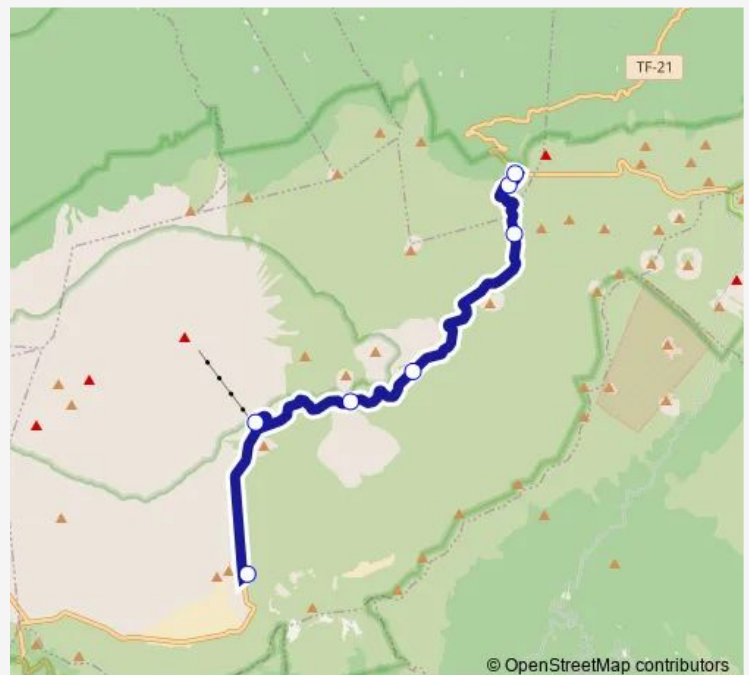

Stops: 7

Trip Duration: 0 hour 28 min

Direction

EL Teide - EL Portillo (T) — Parador DEL Teide (T)

7 stops

[Open route schedule](#)

EL Teide - EL Portillo (T)

Centro DE Visitantes

EL Portillo Alto

Minas DE SAN José

Montaña Blanca

Teleférico DEL Teide

Parador DEL Teide (T)

Route schedule

EL Teide - EL Portillo (T) — Parador DEL Teide (T)

Monday 12:00-14:40

Tuesday 12:00-14:40

Wednesday 12:00-14:40

Thursday 12:00-14:40

Friday 12:00-14:40

Saturday 12:00-14:40

Sunday 12:00-14:40

Route info

Direction: EL Teide - EL Portillo (T)

Stops: 7

Trip Duration: 0 hour 26 min

341 Bus time schedules and route maps are available in an offline PDF at busmaps.com. Use the busmaps.com website to see live bus times, train schedule or subway schedule, and step-by-step directions for all public transit in Vilaflor