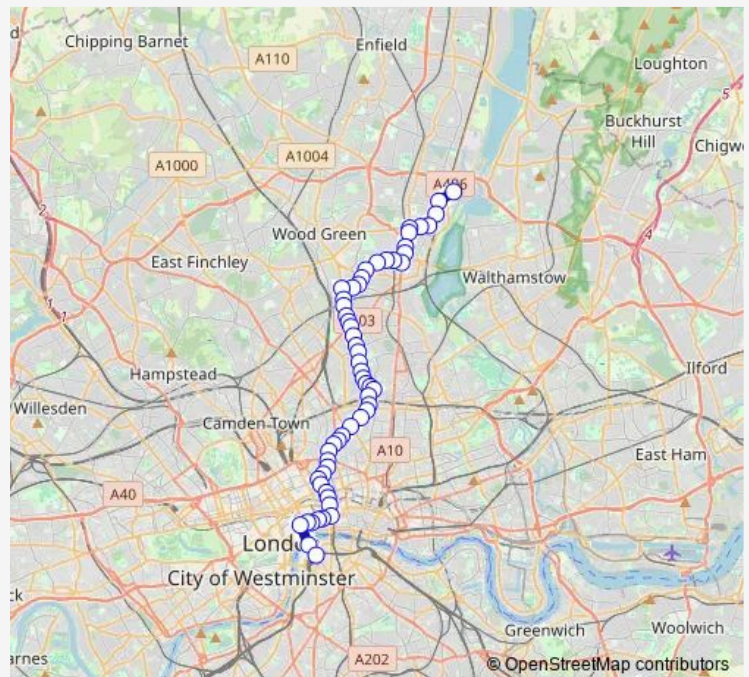

Warwick Gardens (N4)

Mattison Road

Harringay Green Lanes Station

Endymion Road

Route schedule

Meridian Water Station — Waterloo Station / Waterloo Road

Monday 00:20-23:50

Tuesday 00:20-23:50

Wednesday 00:20-23:50

Thursday 00:20-23:50

Friday 00:20-23:50

Saturday 00:20-23:50

Sunday 00:20-23:50

Route info

Direction: Meridian Water Station

Stops: 57

Trip Duration: 1 hour 4 min

Rowley Gardens

Manor House

Portland Rise Estate

Gloucester Drive

Lordship Park

Kings Crescent Estate

Riversdale Road

Friday 00:08-23:56

Saturday 00:08-23:56

Sunday 00:08-23:56

Route info

Direction: Waterloo Station / Waterloo Road

Stops: 59

Trip Duration: 1 hour 13 min

Beresford Road (N5)