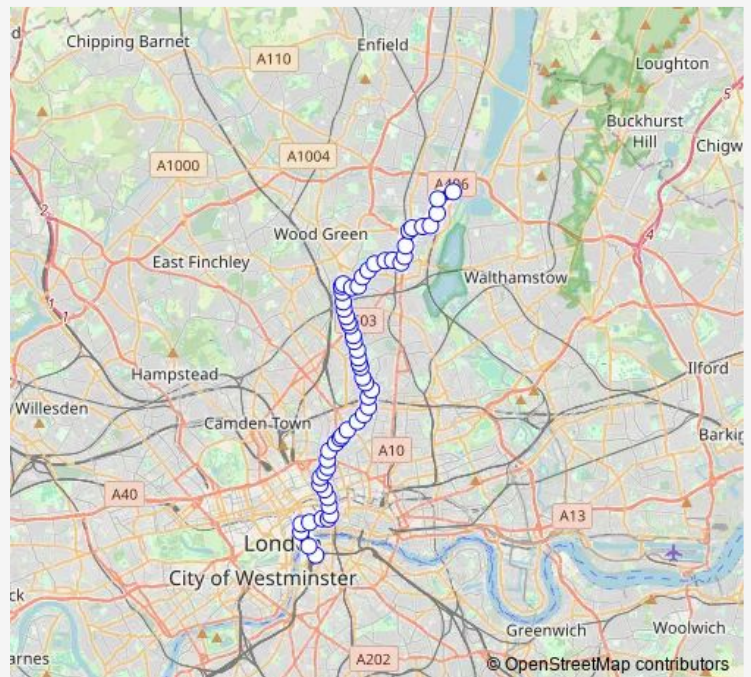

Warwick Gardens (N4)

Mattison Road

Harringay Green Lanes Station

Endymion Road

Route schedule

Meridian Water Station — Waterloo Station / Waterloo Road

Monday 00:20-23:50

Tuesday 00:20-23:50

Wednesday 00:20-23:50

Thursday 00:20-23:50

Friday 00:20-23:50

Saturday 00:20-23:50

Sunday 00:20-23:50

Route info

Direction: Meridian Water Station

Stops: 56

Trip Duration: 1 hour 27 min

341 — Meridian Water, Glover Drive Superstores - Tottenham - Islington - Aldwych - Waterloo

Rowley Gardens

Manor House

Portland Rise Estate

Gloucester Drive

Lordship Park

Kings Crescent Estate

Friday 00:08-23:56

Saturday 00:08-23:56

Sunday 00:08-23:56

Route info

Direction: Waterloo Station / Waterloo Road

Stops: 59

Trip Duration: 1 hour 14 min

Beresford Road (N5)