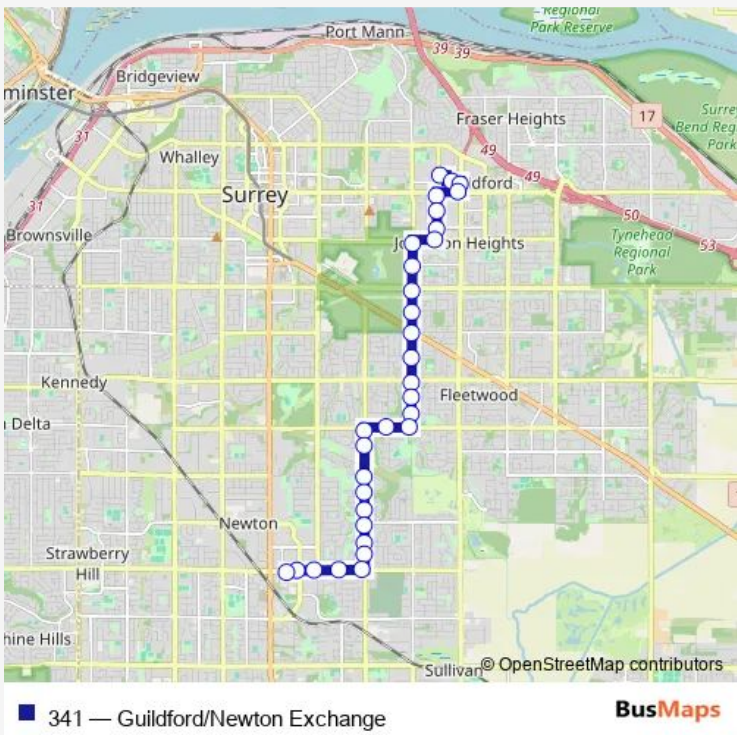

# Bus 341 Guildford/Newton Exchange

[Go to website](#)

**Direction**  
 Southbound 160 St @ 88 Ave — Newton Exchange @ Bay 1  
 23 stops  
[Open route schedule](#)

- Southbound 160 St @ 88 Ave
- Southbound 160 St @ Fraser Hwy
- Westbound 84 Ave @ 160 St
- Westbound 84 Ave @ Venture Way
- Westbound 84 Ave @ 156 St
- Westbound 84 Ave @ 154 St
- Westbound 84 Ave @ 152 St
- Westbound 84 Ave @ 150 St
- Westbound 84 Ave @ 148 St
- Westbound 84 Ave @ 146 St
- Southbound 144 St @ 84 Ave
- Southbound 144 St @ 82 Ave
- Southbound 144 St @ 80 Ave
- Southbound 144 St @ 78A Ave
- Southbound 144 St @ 77A Ave
- Southbound 144 St @ 76 Ave
- Southbound 144 St @ 74A Ave
- Southbound 144 St @ 7300 Block
- Westbound 72 Ave @ 144 St
- Westbound 72 Ave @ 142 St
- Westbound 72 Ave @ 140 St

**Route schedule**  
 Southbound 160 St @ 88 Ave — Newton Exchange @ Bay 1

Monday	14:57
Tuesday	14:57
Wednesday	14:57
Thursday	14:57
Friday	14:57
Saturday	—
Sunday	—

**Route info**  
 Direction: Southbound 160 St @ 88 Ave  
 Stops: 23  
 Trip Duration: 0 hour 31 min

Westbound 72 Ave @ 138 St

Newton Exchange @ Bay 1

**Direction**

Newton Exchange @ Bay 7 — Guildford @ Layover

29 stops

[Open route schedule](#)

Newton Exchange @ Bay 7

Eastbound 72 Ave @ 138 St

## Route info

Direction: Newton Exchange @ Bay 7

Stops: 29

Trip Duration: 0 hour 28 min

Northbound 150 St @ 102a Ave

Guildford Exchange @ Bay 3

Westbound 105 Ave @ Lincoln Dr

Guildford @ Layover