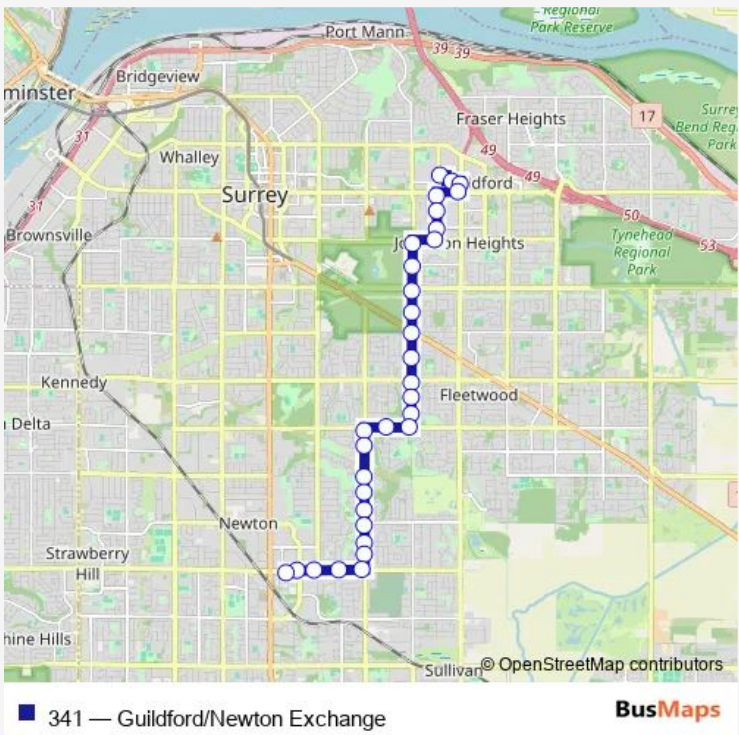

Bus 341 Guildford/Newton Exchange

[Go to website](#)

Direction
 Southbound 160 St @ 88 Ave — Newton Exchange @ Bay 1
 23 stops
[Open route schedule](#)

- Southbound 160 St @ 88 Ave
- Southbound 160 St @ Fraser Hwy
- Westbound 84 Ave @ 160 St
- Westbound 84 Ave @ Venture Way
- Westbound 84 Ave @ 156 St
- Westbound 84 Ave @ 154 St
- Westbound 84 Ave @ 152 St
- Westbound 84 Ave @ 150 St
- Westbound 84 Ave @ 148 St
- Westbound 84 Ave @ 146 St
- Southbound 144 St @ 84 Ave
- Southbound 144 St @ 82 Ave
- Southbound 144 St @ 80 Ave
- Southbound 144 St @ 78A Ave
- Southbound 144 St @ 77A Ave
- Southbound 144 St @ 76 Ave
- Southbound 144 St @ 74A Ave
- Southbound 144 St @ 7300 Block
- Westbound 72 Ave @ 144 St
- Westbound 72 Ave @ 142 St
- Westbound 72 Ave @ 140 St

Route schedule

Southbound 160 St @ 88 Ave — Newton Exchange @ Bay 1

Monday	14:57
Tuesday	14:57
Wednesday	14:57
Thursday	14:57
Friday	14:57
Saturday	—
Sunday	—

Route info

Direction: Southbound 160 St @ 88 Ave

Stops: 23

Trip Duration: 0 hour 31 min

Westbound 72 Ave @ 138 St

Newton Exchange @ Bay 1

Direction

Newton Exchange @ Bay 6 — Westbound 88 Ave @ 160 St

22 stops

[Open route schedule](#)

Saturday 07:55-23:58

Sunday 07:50-00:04⁺¹

Route info

Direction: Newton Exchange @ Bay 6

Stops: 29

Trip Duration: 0 hour 29 min

Northbound 150 St @ 102a Ave

Guildford Exchange @ Bay 3