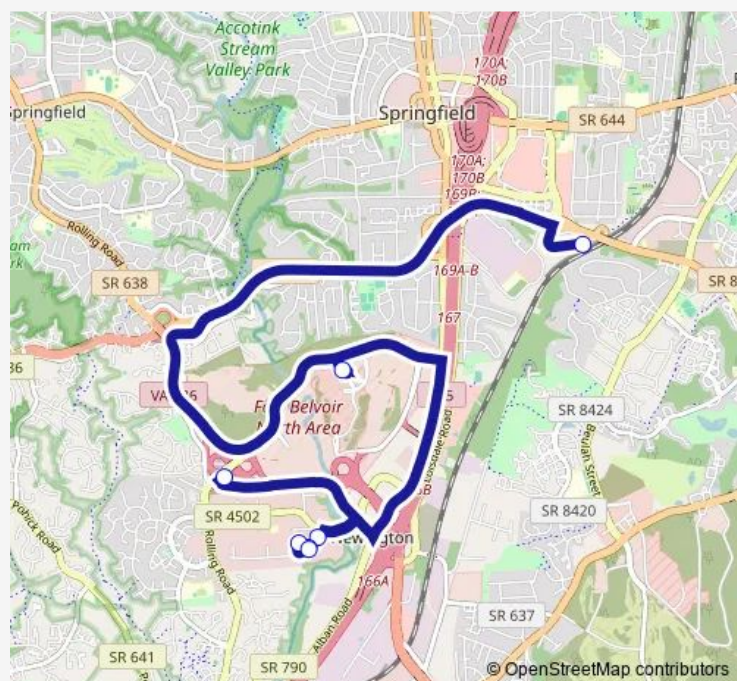

7358 Boston Blvd

Grainger Ct and Boston Blvd

7387 Boston Blvd

Fort Belvoir North Area

Franconia-Springfield Metro BAY J

Route schedule

Saratoga P&R — Franconia-Springfield Metro BAY J

Monday 05:26-18:55

Tuesday 05:26-18:55

Wednesday 05:26-18:55

Thursday 05:26-18:55

Friday 05:26-18:55

Saturday —

Sunday —

Route info

Direction: Saratoga P&R

Stops: 7

Trip Duration: 0 hour 29 min

341 — Boston Blvd - Saratoga

Direction

Franconia-Springfield Metro BAY J — Saratoga P&R

9 stops

[Open route schedule](#)

Franconia-Springfield Metro BAY J

Sunday —

Route info

Direction: Franconia-Springfield Metro BAY J

Stops: 9

Trip Duration: 0 hour 28 min

341 Bus time schedules and route maps are available in an offline PDF at busmaps.com. Use the busmaps.com website to see live bus times, train schedule or subway schedule, and step-by-step directions for all public transit in Washington