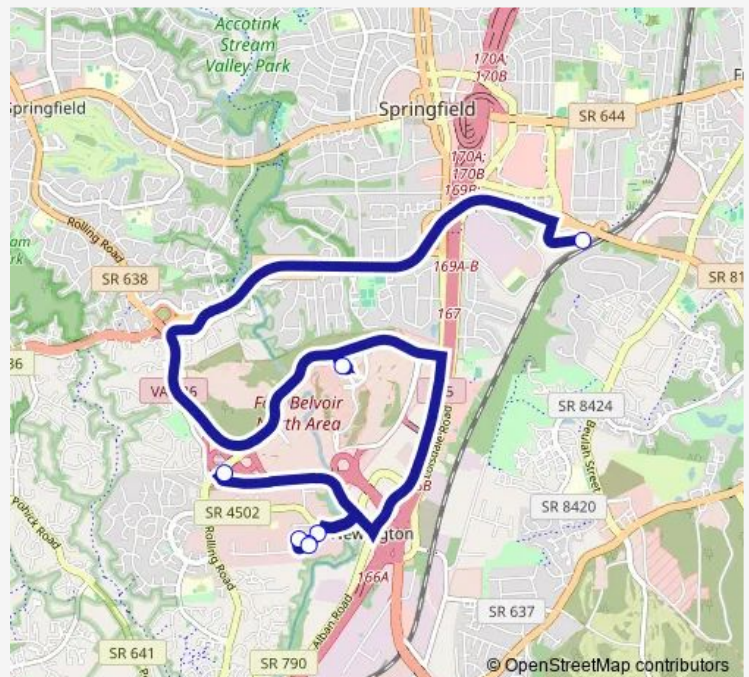

7358 Boston Blvd

Grainger Ct and Boston Blvd

7387 Boston Blvd

Fort Belvoir North Area

Franconia-Springfield Metro

Route schedule

Saratoga P&R — Franconia-Springfield Metro

Monday 05:26-18:55

Tuesday 05:26-18:55

Wednesday 05:26-18:55

Thursday 05:26-18:55

Friday 05:26-18:55

Saturday —

Sunday —

Route info

Direction: Saratoga P&R

Stops: 7

Trip Duration: 0 hour 29 min

341 — Boston Blvd - Saratoga

Direction

Franconia-Springfield Metro — Saratoga P&R

9 stops

[Open route schedule](#)

Franconia-Springfield Metro

Sunday —

Route info

Direction: Franconia-Springfield Metro

Stops: 9

Trip Duration: 0 hour 28 min

341 Bus time schedules and route maps are available in an offline PDF at busmaps.com. Use the busmaps.com website to see live bus times, train schedule or subway schedule, and step-by-step directions for all public transit in Washington