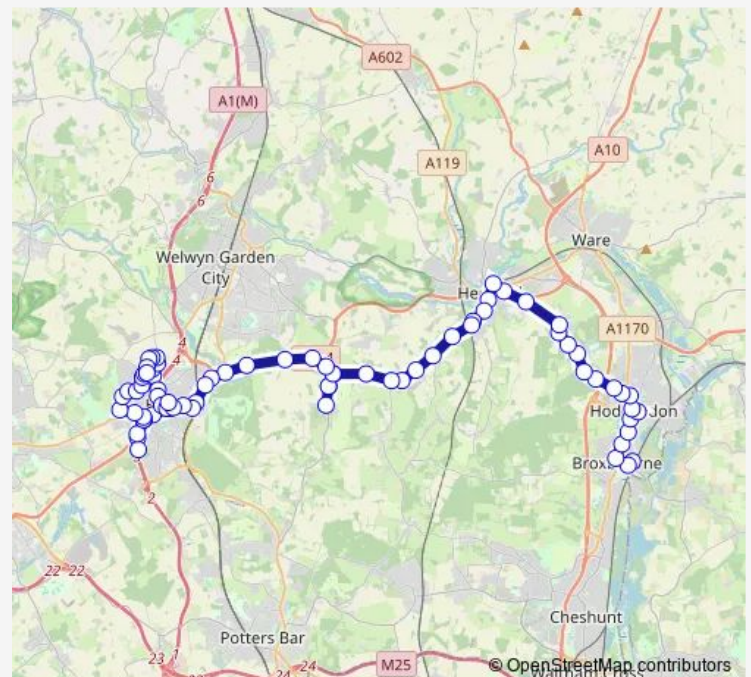

Thursday 18:00

Friday 18:00

Saturday —

Sunday —

Route info

Direction: Broxbourne Railway Station

Stops: 66

Trip Duration: 1 hour 14 min