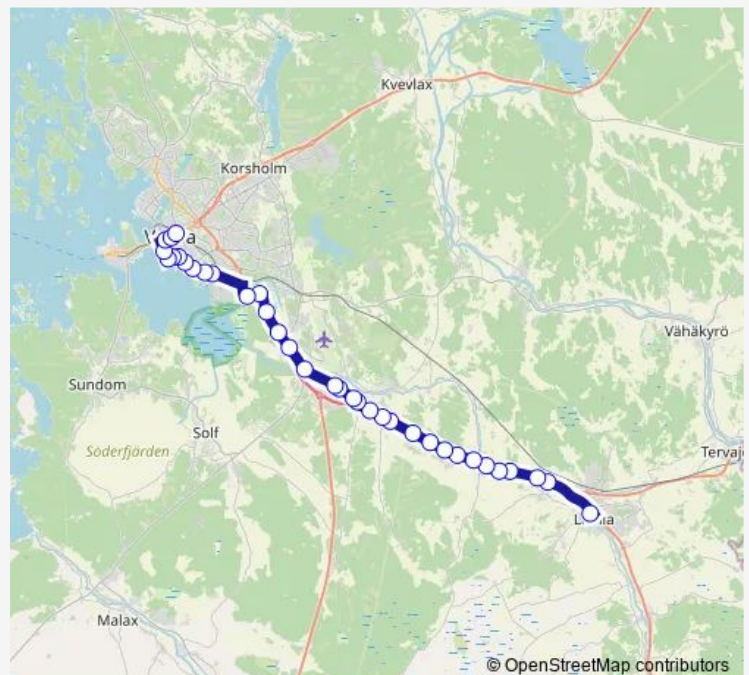

Thursday 06:00-19:35

Friday 06:00-19:35

Saturday —

Sunday —

Route info

Direction: Laihian Matkahuolto

Stops: 35

Trip Duration: 0 hour 35 min