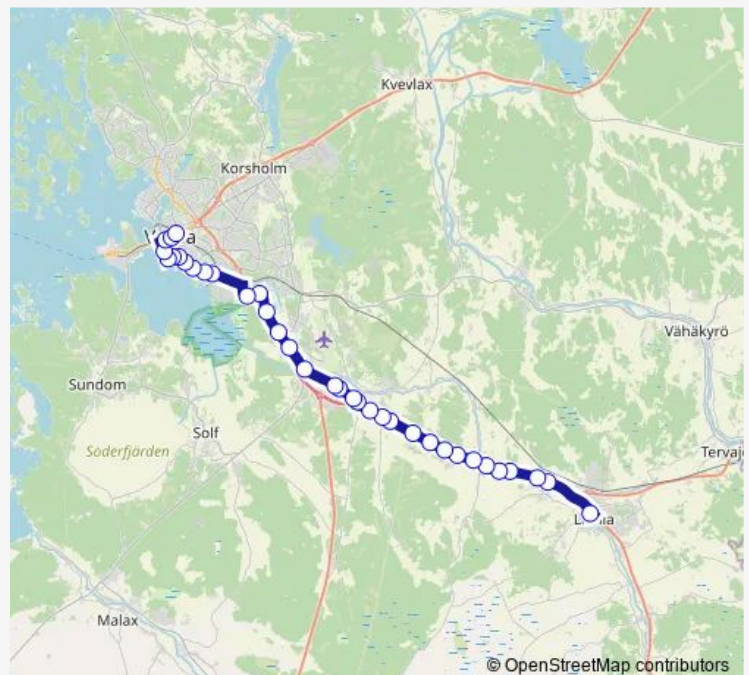

Thursday 07:40-20:15

Friday 07:40-20:15

Saturday —

Sunday —

Route info

Direction: Vaasa, Matkakeskus, Laituri 4

Stops: 38

Trip Duration: 0 hour 35 min