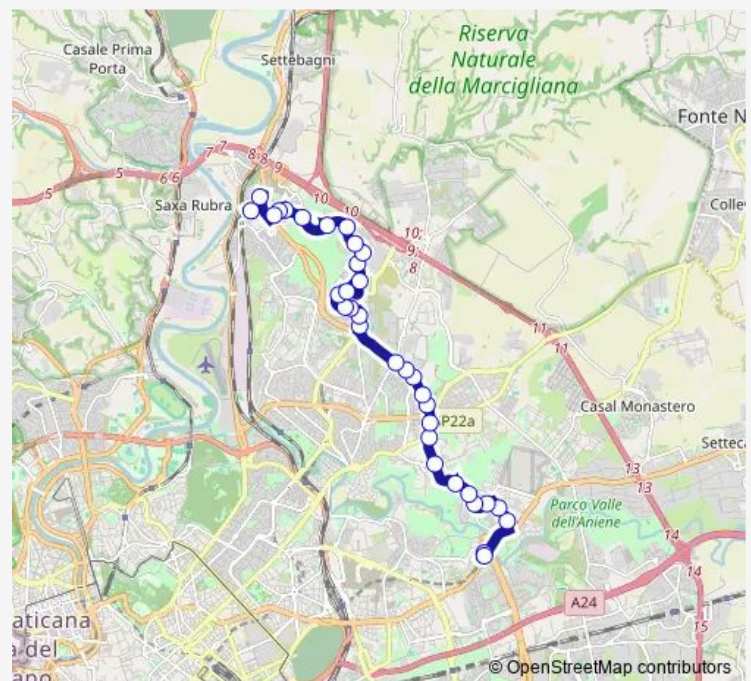

Vigne Nuove/Limbara

Vigne Nuove/Cadibona

DE Curtis

Route schedule

Sassofeltrio/Staz.Ne Fidene (F11) — Ponte Mammolo (Mb)

Monday 05:30-24:00

Tuesday 05:30-24:00

Wednesday 05:30-24:00

Thursday 05:30-24:00

Friday 05:30-24:00

Saturday 05:30-24:00

Sunday 05:30-24:00

Route info

Direction: Sassofeltrio/Staz.Ne Fidene (F11)

Stops: 61

Trip Duration: 1 hour 3 min

■ 341

BusMaps

Conti/Monte Massico

Monte Massico

Isole Curzolane/Monte Bove

Isole Curzolane/Monte Petrella

Isole Curzolane/Euganei

Isole Curzolane/Capraia