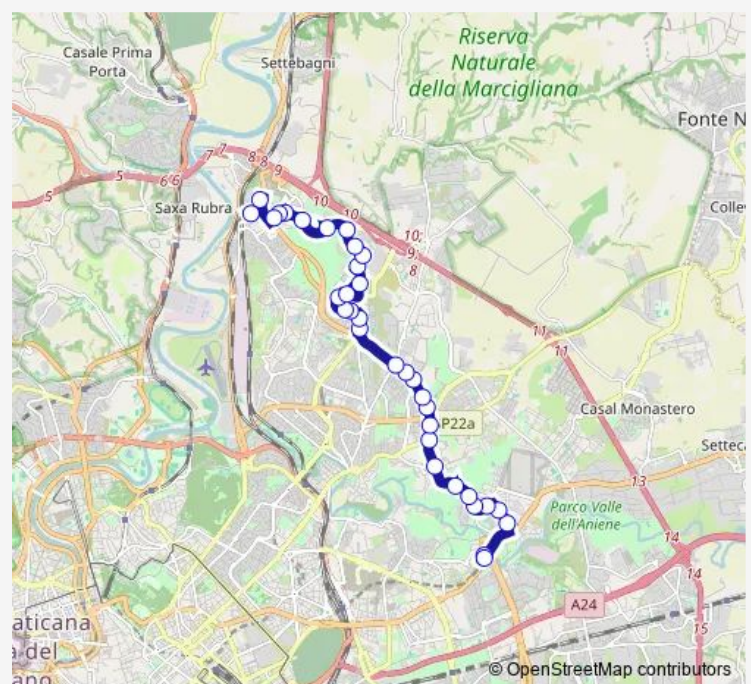

Vigne Nuove/Limbara

Vigne Nuove/Cadibona

DE Curtis

Route schedule

SASSOFELTRIO/STAZ.NE FIDENE (FL1) — PONTE MAMMOLO (MB)

Monday 05:30-24:00

Tuesday 05:30-24:00

Wednesday 05:30-24:00

Thursday 05:30-24:00

Friday 05:30-24:00

Saturday 05:30-24:00

Sunday 05:30-24:00

Route info

Direction: SASSOFELTRIO/STAZ.NE FIDENE (FL1)

Stops: 61

Trip Duration: 1 hour 4 min