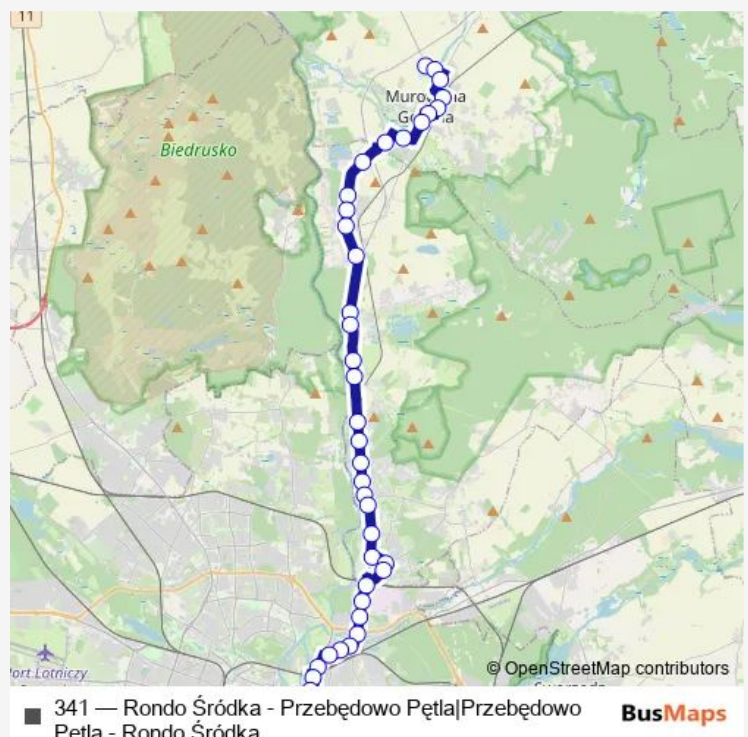

Thursday 05:07-18:33

Friday 05:07-18:33

Saturday —

Sunday —

Route info

Direction: Przebędowo/Pętla

Stops: 38

Trip Duration: 0 hour 54 min