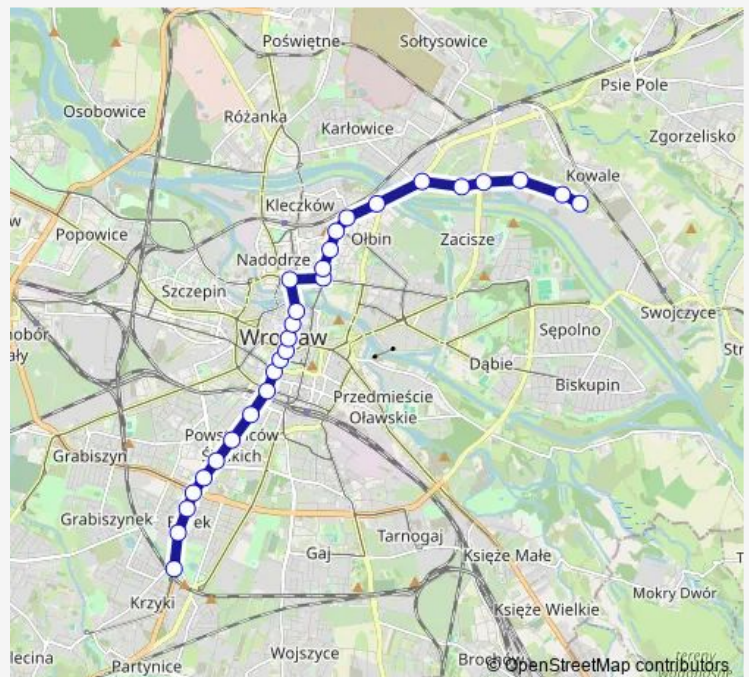

### Route schedule

Dworzec Nadodrze — Kowale

Monday 17:32

Tuesday —

Wednesday —

Thursday —

Friday —

Saturday —

### Route info

Direction: Dworzec Nadodrze

Stops: 12

Trip Duration: 0 hour 15 min