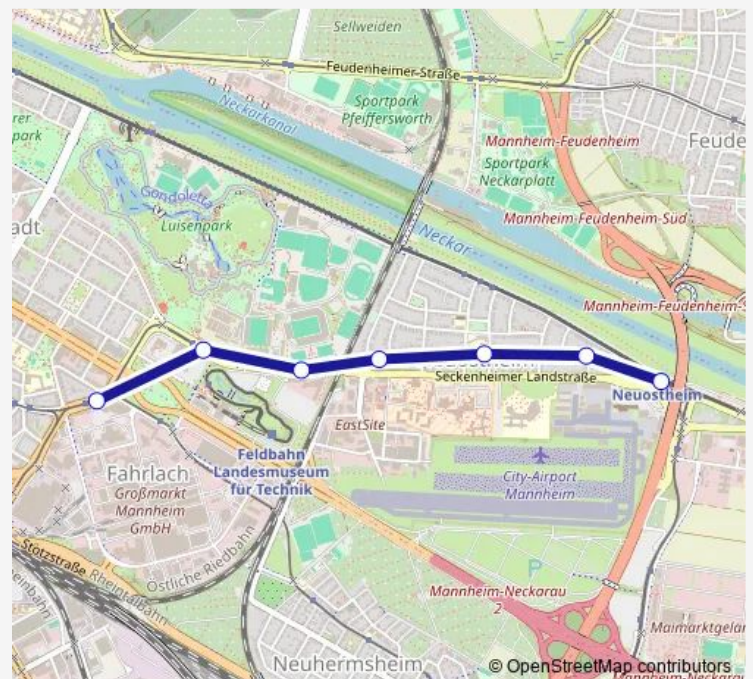

Tram 6 MA SAP Arena S-Bahnhof - Neustheim/Neuhermsheim - Paradeplatz - MA Rathaus - LU Rathaus - Berliner Platz - LU Rheingönheim

[Go to website](#)

Direction

undefined — undefined

0 stops

[Open route schedule](#)

Route schedule

undefined — undefined

Monday	05:33
Tuesday	05:33
Wednesday	05:33
Thursday	05:33
Friday	05:33
Saturday	06:53-07:33
Sunday	08:33-08:53

Route info

Direction:

Stops: 0

Trip Duration: – min

6 Tram time schedules and route maps are available in an offline PDF at busmaps.com. Use the busmaps.com website to see live bus times, train schedule or subway schedule, and step-by-step directions for all public transit in Mannheim