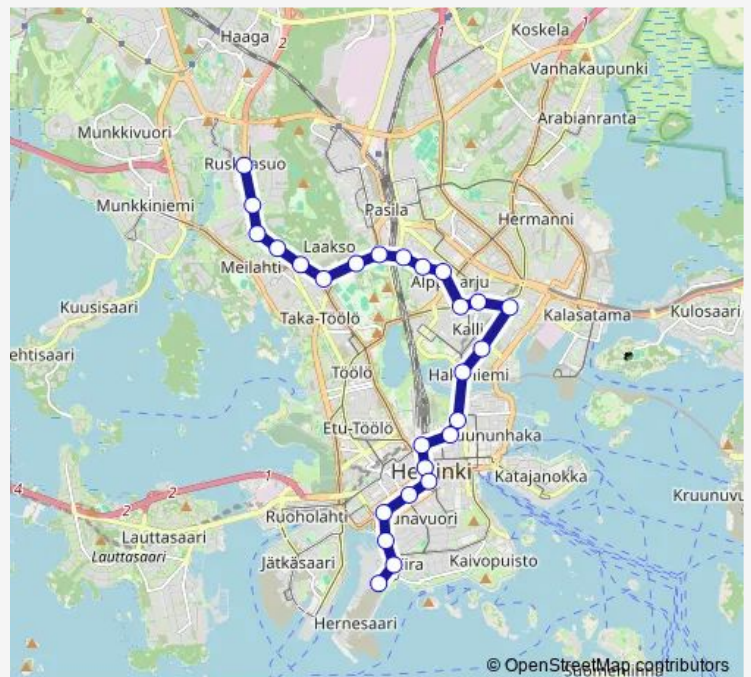

Rautatieasema

Ylioppilastalo

Erottaja

Route schedule

Ruskeasuo — Eiranranta

Monday 04:50-10:10

Tuesday 04:50-10:09

Wednesday 04:57-10:35

Thursday 04:50-11:48

Friday 04:50-07:49

Saturday 05:10-09:01

Sunday 06:29-11:48

Route info

Direction: Ruskeasuo

Stops: 26

Trip Duration: 0 hour 40 min

6 — Ruskeasuo - Rautatieasema - Eiranranta

Fredrikinkatu

Hietalahdentori

Telakanpuistikko

Munkkisaari

Eiranranta

6 Tram time schedules and route maps are available in an offline PDF at busmaps.com. Use the busmaps.com website to see live bus times, train schedule or subway schedule, and step-by-step directions for all public transit in Helsinki