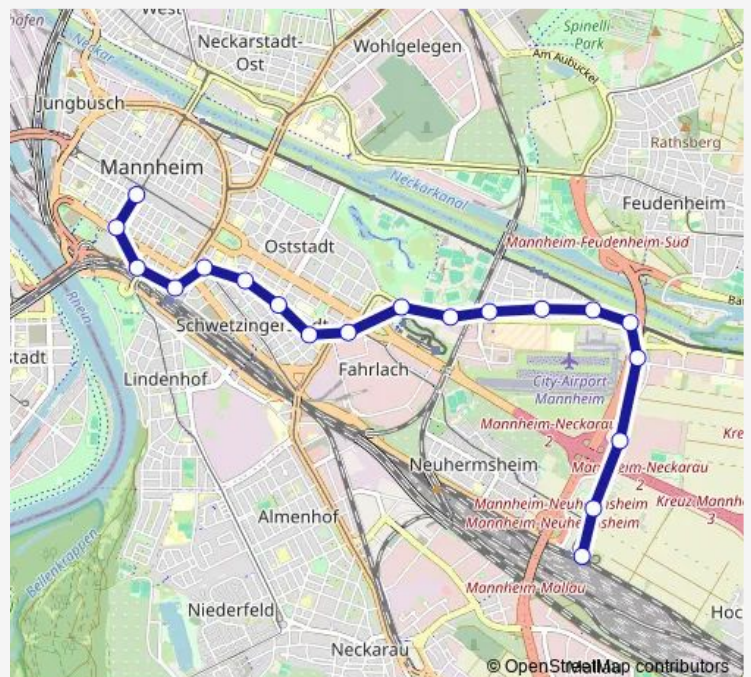

### Direction

Paradeplatz — SAP Arena S-Bahn-Neustheim/Neuhermsheim

19 stops

[Open route schedule](#)

- Paradeplatz
- MA Schloss
- Universität
- MA Hauptbahnhof
- Tattersall
- Werderstraße
- Pestalozzischule
- Weberstraße
- Planetarium
- Luisenpark/Technoseum
- Carl-Benz-Stadion
- Harrlach
- Lucas-Cranach-Straße
- Schwindstraße
- Neustheim
- Hans-Thoma-Straße
- Maimarkt
- SAP Arena
- SAP Arena S-Bahn-Neustheim/Neuhermsheim

### Route schedule

Paradeplatz — SAP Arena S-Bahn-Neustheim/Neuhermsheim

Monday	—
Tuesday	—
Wednesday	—
Thursday	—
Friday	—
Saturday	—
Sunday	08:21-08:41

### Route info

Direction: Paradeplatz

Stops: 19

Trip Duration: 0 hour 25 min

6 — MA SAP Arena S-Bahn-Neustheim/Neuhermsheim - Paradeplatz - MA Rathaus - LU...

6 Tram time schedules and route maps are available in an offline PDF at [busmaps.com](https://busmaps.com). Use the [busmaps.com](https://busmaps.com) website to see live bus times, train schedule or subway schedule, and step-by-step directions for all public transit in Mannheim