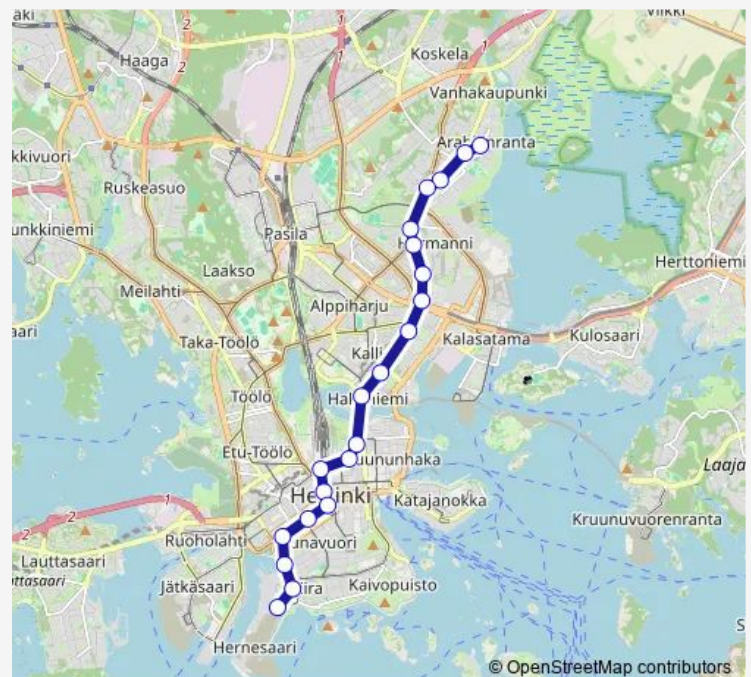

Thursday 05:29-23:36

Friday 05:29-23:36

Saturday 05:44-23:36

Sunday 07:04-23:33

Route info

Direction: Eiranranta

Stops: 23

Trip Duration: 0 hour 32 min

Arabiankatu

Arabianranta

Direction

Arabianranta — Eiranranta

21 stops

[Open route schedule](#)

Arabianranta

Arabiankatu