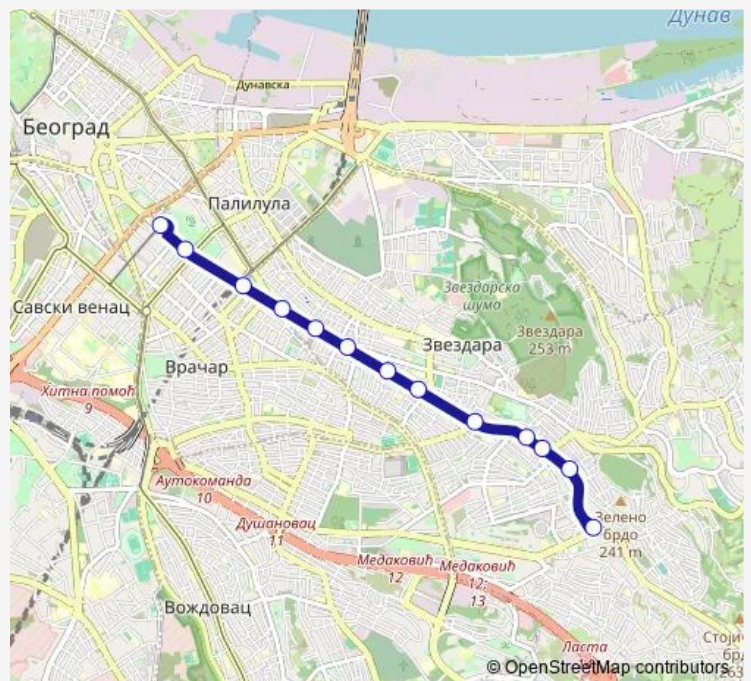

Tram 6 Tašmajdan - Ustanička

[Go to website](#)

Direction
 Tašmajdan /Park/ — Ustanička
 13 stops
[Open route schedule](#)

- Tašmajdan /Park/
- Pravni Fakultet
- Vukov Spomenik /Bul.Kralja Aleksa./
- Go Zvezdara
- Pijaca Đeram
- Pop Stojanova
- Lion
- Batutova
- Pijaca Zvezdara
- Dr Velizara Kosanovića
- Mite Ružića
- Koste Trifkovića
- Ustanička

Route schedule
 Tašmajdan /Park/ — Ustanička

Monday	05:20-23:05
Tuesday	05:20-23:05
Wednesday	05:20-23:05
Thursday	05:20-23:05
Friday	05:20-23:05
Saturday	05:40-23:05
Sunday	05:40-23:05

Route info
 Direction: Tašmajdan /Park/
 Stops: 13
 Trip Duration: 0 hour 25 min

Direction

Ustanička — Tašmajdan /Park/

13 stops

[Open route schedule](#)

Ustanička

Koste Trifkovića

Mite Ružića

Dr Velizara Kosanovića

Tašmajdan /Park/

Route schedule

Ustanička — Tašmajdan /Park/

Monday	05:30-23:05
Tuesday	05:30-23:05
Wednesday	05:30-23:05
Thursday	05:30-23:05
Friday	05:30-23:05
Saturday	05:40-23:05
Sunday	05:40-23:05

Route info