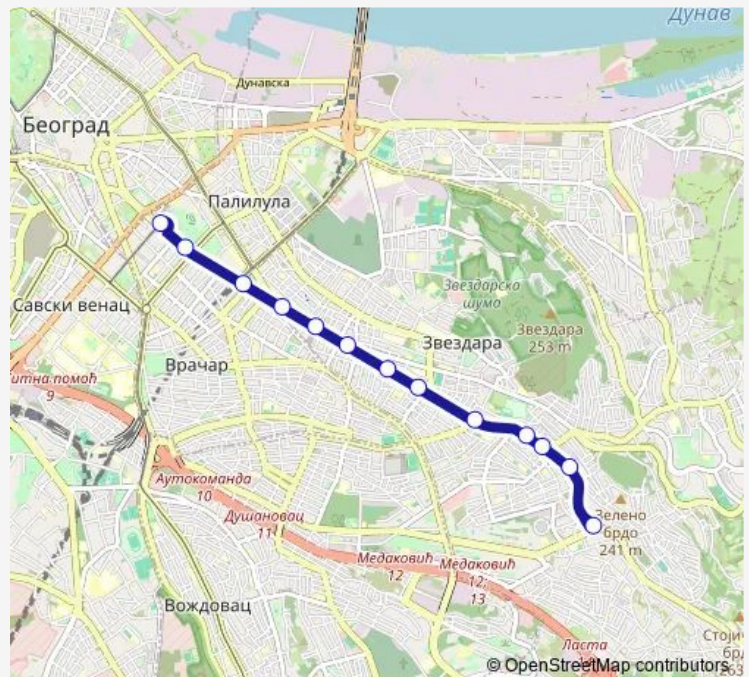

Mite Ružića

Koste Trifkovića

Ustanička

Route schedule

Tašmajdan /Park/ — Ustanička

Monday	05:20-23:05
Tuesday	05:20-23:05
Wednesday	05:20-23:05
Thursday	05:20-23:05
Friday	05:20-23:05
Saturday	05:40-23:05
Sunday	05:40-23:05

Route info

Direction: Tašmajdan /Park/

Stops: 13

Trip Duration: 0 hour 25 min

6 — Tašmajdan - Ustanička