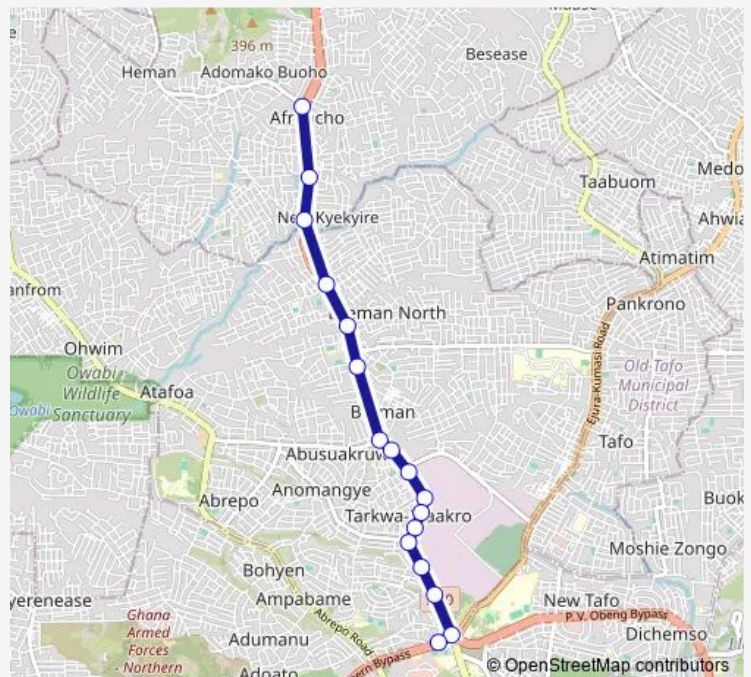

stop_381

stop_380

stop_379

stop_378

stop_377

stop_58

stop_57

Route schedule

Route info

Direction: stop_394

Stops: 17

Trip Duration: 1 hour 27 min

6 — 6l

Direction

stop_26 — stop_393

19 stops

stop_389

stop_390

stop_392

stop_393

Route schedule

stop_26 — stop_393

Monday 00:00

Tuesday 00:00

Wednesday 00:00

Thursday 00:00

Friday 00:00

Saturday 00:00

Sunday 00:00

Route info

Direction: stop_26

Stops: 19