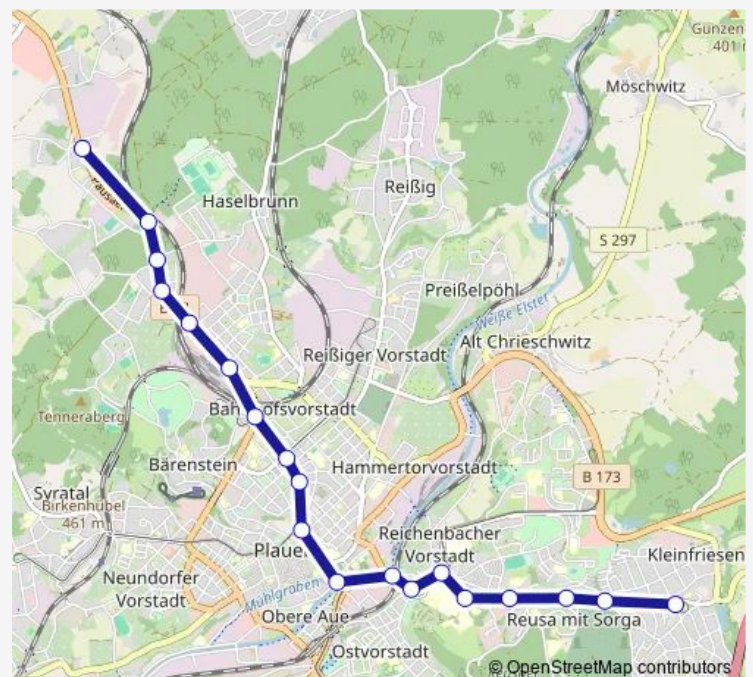

Plauen, Neue Elsterbrücke

Plauen, Bahnhof Mitte

Plauen, Knielohstraße

Plauen, Vogtland-Klinikum

Plauen, Röntgenstraße

Plauen, Schloß Reusa

Plauen, Suttewiese

Plauen, Hauptfriedhof

Saturday 04:53-20:31

Sunday 07:14-20:31

Route info

Direction: Plauen, Plamag

Stops: 19

Trip Duration: 0 hour 26 min

6 Tram time schedules and route maps are available in an offline PDF at busmaps.com. Use the busmaps.com website to see live bus times, train schedule or subway schedule, and step-by-step directions for all public transit in Plauen