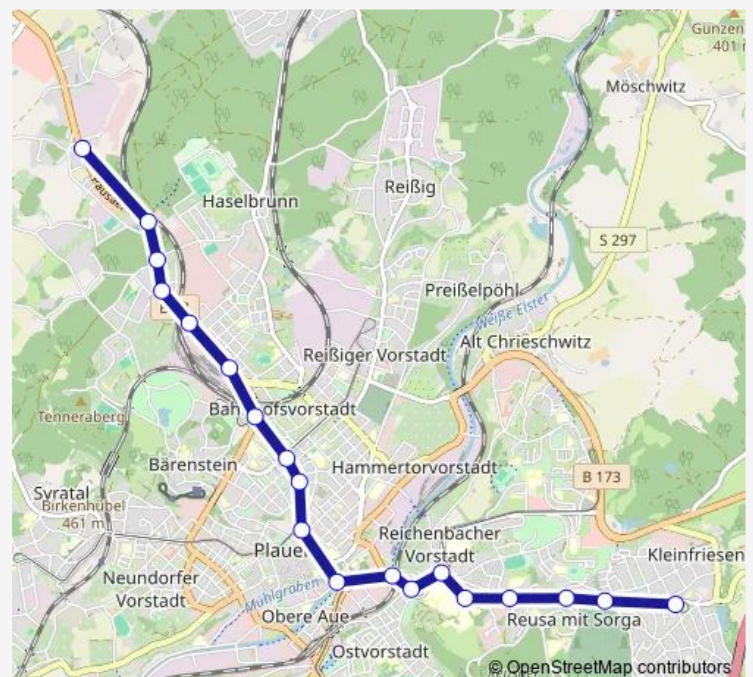

Plauen, Neue Elsterbrücke

Plauen, Bahnhof Mitte

Plauen, Knielohstraße

Plauen, Vogtland-Klinikum

Plauen, Röntgenstraße

Plauen, Schloß Reusa

Plauen, Suttewiese

Plauen, Hauptfriedhof

Saturday 04:53-20:31

Sunday 07:14-20:31

Route info

Direction: Plauen, Plamag

Stops: 19

Trip Duration: 0 hour 28 min

6 Tram time schedules and route maps are available in an offline PDF at busmaps.com. Use the busmaps.com website to see live bus times, train schedule or subway schedule, and step-by-step directions for all public transit in Plauen