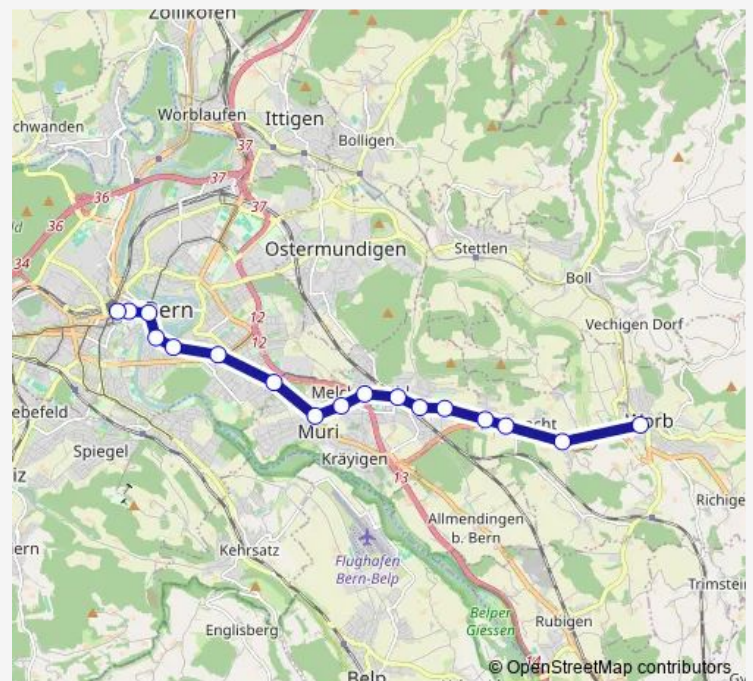

Direction

Worb Dorf — Bern, Bahnhof

17 stops

[Open route schedule](#)

Worb Dorf

Langenloh

Rüfenacht

Scheyenholz

Bern, Luisenstrasse

Bern, Helvetiaplatz

Bern, Zytglogge

Bern, Bärenplatz

Bern, Bahnhof

Route schedule

Worb Dorf — Bern, Bahnhof

Monday	—
Tuesday	—
Wednesday	—
Thursday	24:42 ⁺¹
Friday	24:42 ⁺¹
Saturday	24:42 ⁺¹
Sunday	24:42 ⁺¹

Route info

Direction: Worb Dorf

Stops: 17

Trip Duration: 0 hour 27 min

Direction

Worb Dorf — Bern, Bahnhof

17 stops

[Open route schedule](#)

Bern, Bahnhof

Route schedule

Worb Dorf — Bern, Bahnhof

Monday	23:57
Tuesday	—
Wednesday	—
Thursday	—
Friday	—
Saturday	—
Sunday	23:57

Route info

Direction: Worb Dorf

Stops: 17

Trip Duration: 0 hour 27 min