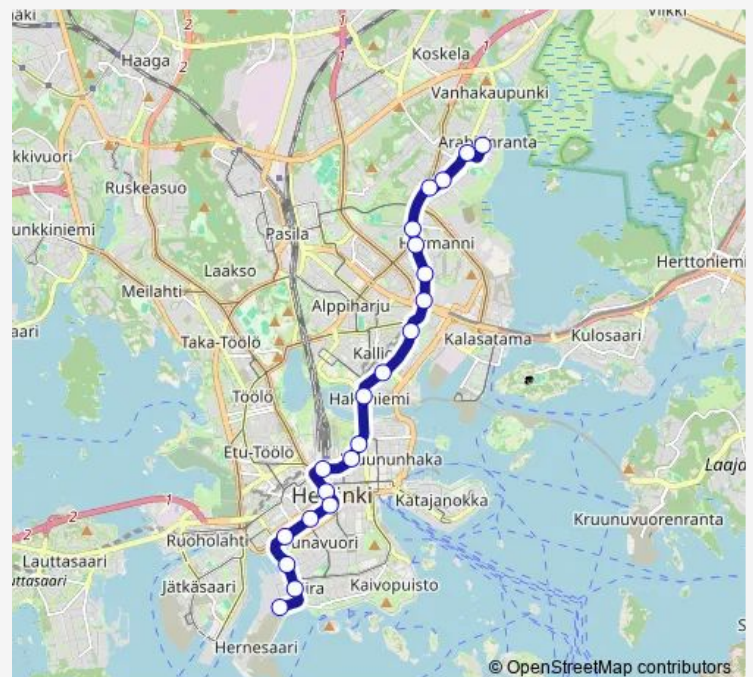

Thursday 06:46-23:36

Friday 07:10-22:10

Saturday 05:44-22:55

Sunday 07:04-23:32

Route info

Direction: Eiranranta

Stops: 23

Trip Duration: 0 hour 37 min

Arabiankatu

Arabianranta

Direction

Arabianranta — Eiranranta

21 stops

[Open route schedule](#)

Arabianranta

Arabiankatu