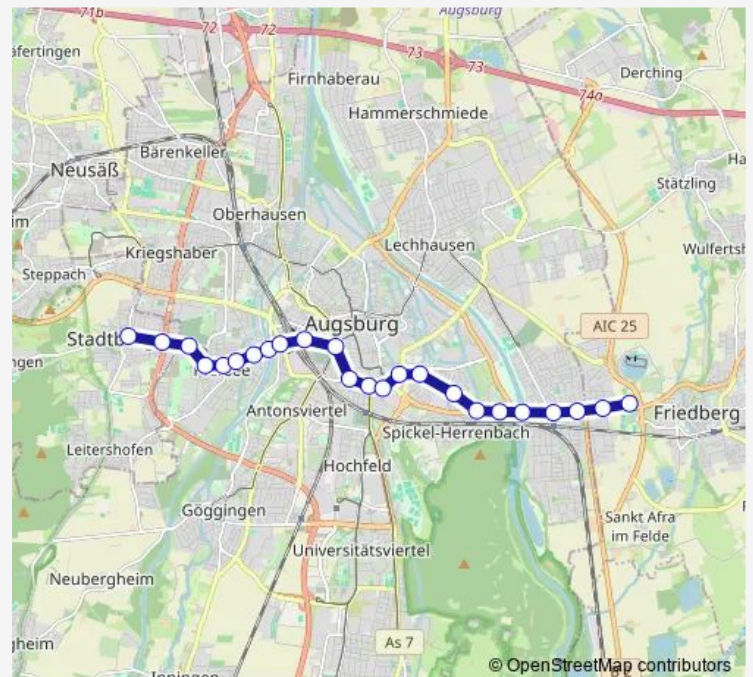

Augsburg, Bgm.-Bohl-Straße

### Route schedule

Friedberg, West P+R — Stadtbergen

Monday	04:35-00:22 <sup>+1</sup>
Tuesday	04:35-00:22 <sup>+1</sup>
Wednesday	04:35-00:22 <sup>+1</sup>
Thursday	04:35-00:22 <sup>+1</sup>
Friday	04:35-00:22 <sup>+1</sup>
Saturday	05:00-00:22 <sup>+1</sup>
Sunday	04:51-00:22 <sup>+1</sup>

### Route info

Direction: Friedberg, West P+R

Stops: 25

Trip Duration: 0 hour 37 min

Augsburg, Westfriedhof

Stadtbergen, Stadtberger Hof

Stadtbergen, Elias-Holl-Straße

Stadtbergen

## Direction

Stadtbergen — Friedberg, West P+R

24 stops

[Open route schedule](#)

Stadtbergen

Stadtbergen, Stadtberger Hof

Augsburg, Westfriedhof

Augsburg, Bgm.-Bohl-Straße