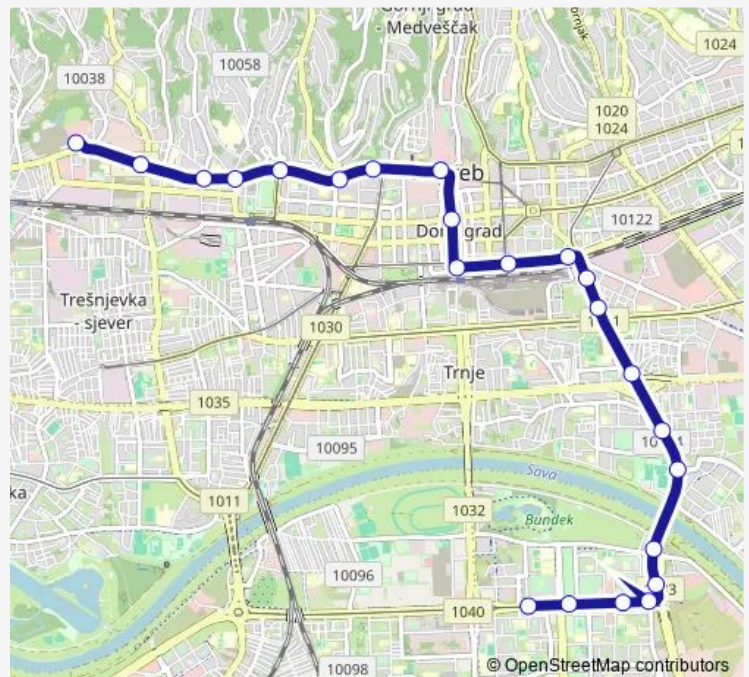

Route schedule

Sopot — Črnomerec

Monday	04:49-23:34
Tuesday	04:49-23:34
Wednesday	04:49-23:34
Thursday	04:49-23:34
Friday	04:49-23:34
Saturday	04:49-23:32
Sunday	05:45-23:31

Route info

Direction: Sopot

Stops: 23

Trip Duration: 0 hour 39 min

6 — Črnomerec - Sopot

Sveti Duh

Črnomerec

Direction

Sopot — Mandlova

20 stops

[Open route schedule](#)

Route info

Direction: Sopot

Stops: 20

Trip Duration: 0 hour 35 min

Direction

Ravnice — Sopot

20 stops

[Open route schedule](#)

Friday 04:44-23:29

Saturday 04:43-23:26

Sunday 05:45-23:31

Route info

Direction: Črnomerec

Stops: 23

Trip Duration: 0 hour 39 min

Direction