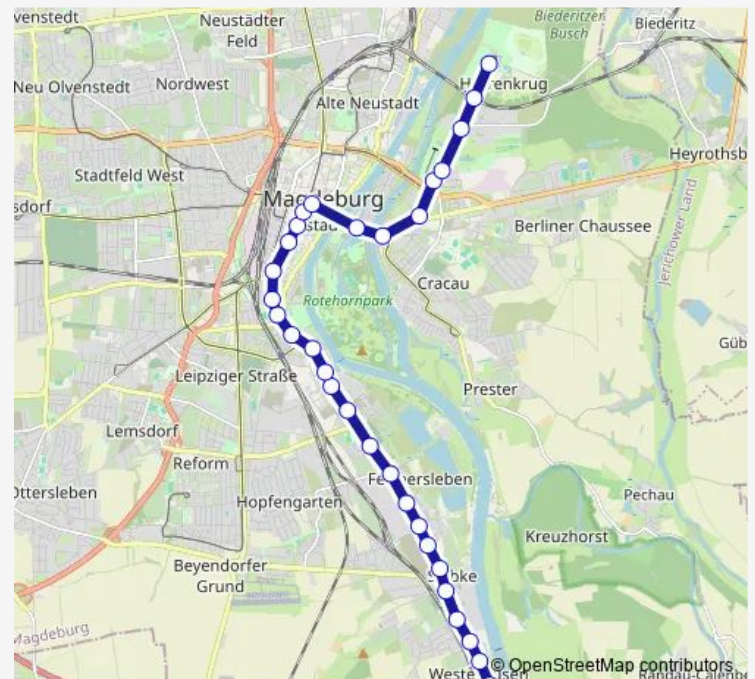

### Route schedule

Schleswiger Straße — Herrenkrug

Monday —

Tuesday 04:12

Wednesday —

Thursday —

Friday —

Saturday 04:12

### Route info

Direction: Schleswiger Straße

Stops: 31

Trip Duration: 0 hour 38 min

City Carré

Allee - Center

Zollbrücke

Heumarkt