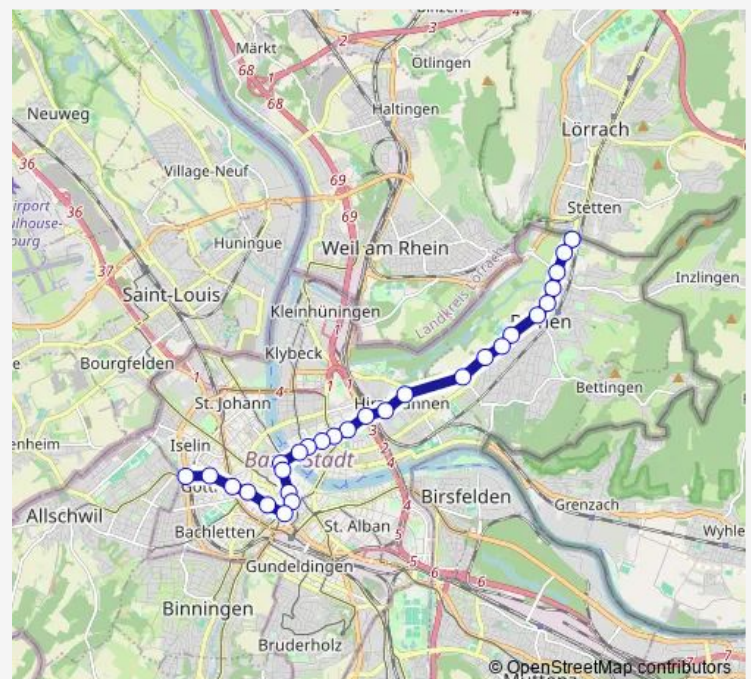

Basel, Markthalle

Route schedule

Riehen, Grenze — Basel, Morgartenring

Monday 22:15-02:19⁺¹

Tuesday —

Wednesday 03:49-02:19⁺¹

Thursday —

Friday —

Saturday —

Sunday —

Route info

Direction: Riehen, Grenze

Stops: 26

Trip Duration: 0 hour 32 min

Basel, Zoo Bachletten

Basel, Schützenhaus

Basel, Brausebad

Basel, Allschwilerplatz

Basel, Morgartenring

Direction

Basel, Morgartenring — Riehen, Grenze

26 stops

[Open route schedule](#)

Basel, Morgartenring

Stops: 28

Trip Duration: 0 hour 36 min

Riehen, Weilstrasse

Riehen, Lörracherstrasse

Riehen, Grenze

6 Tram time schedules and route maps are available in an offline PDF at busmaps.com. Use the busmaps.com website to see live bus times, train schedule or subway schedule, and step-by-step directions for all public transit in Basel