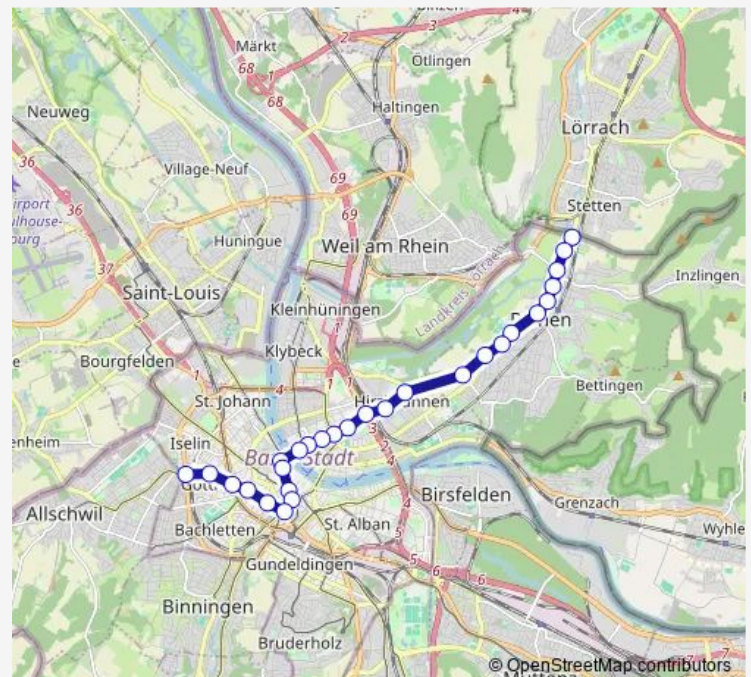

Basel, Barfüsserplatz

Route schedule

Riehen, Grenze — Basel, Morgartenring

| | |
|-----------|---------------------------|
| Monday | 24:06-00:36 ⁺¹ |
| Tuesday | 24:06-01:06 ⁺¹ |
| Wednesday | 24:06-01:19 ⁺¹ |
| Thursday | 24:06-01:19 ⁺¹ |
| Friday | 24:06-01:19 ⁺¹ |
| Saturday | 25:06 ⁺¹ |
| Sunday | 24:06-00:36 ⁺¹ |

Route info

Direction: Riehen, Grenze

Stops: 28

Trip Duration: 0 hour 34 min

Basel, Theater

Basel, Heuwaage

Basel, Holbeinstrasse

Basel, Schützenmattstrasse

Basel, Brausebad

Basel, Allschwilerplatz

Basel, Morgartenring

Direction

Basel, Morgartenring — Riehen, Grenze

28 stops

[Open route schedule](#)

Basel, Morgartenring

Stops: 28

Trip Duration: 0 hour 36 min

Riehen, Weilstrasse

Riehen, Lörracherstrasse

Riehen, Grenze

6 Tram time schedules and route maps are available in an offline PDF at busmaps.com. Use the busmaps.com website to see live bus times, train schedule or subway schedule, and step-by-step directions for all public transit in Basel