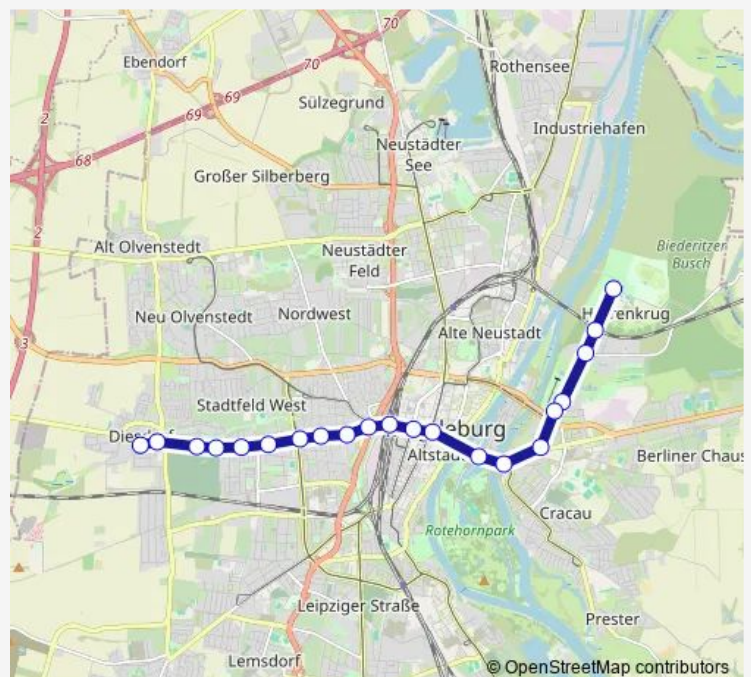

Turmschanzenstr./Friedensbr.

Jerichower Platz

Messegelände/Elbauenpark

Route schedule

Diesdorf — Herrenkrug

Monday 06:19-22:32

Tuesday 06:19-22:32

Wednesday 06:19-22:32

Thursday 06:19-22:32

Friday 06:19-22:32

Saturday —

Sunday 06:19-22:32

Route info

Direction: Diesdorf

Stops: 24

Trip Duration: 0 hour 33 min

Opernhaus

Am Katharinenturm

Alter Markt

City Carré

Hauptbahnhof / Kölner Platz

ZOB / Adelheidring

Gerhart-Hauptmann-Straße

Arndtstraße

Thursday 04:33-22:33

Friday 04:33-22:33

Saturday 04:51-22:33

Sunday 06:21-22:33

Route info

Direction: Diesdorf

Stops: 21

Trip Duration: 0 hour 31 min