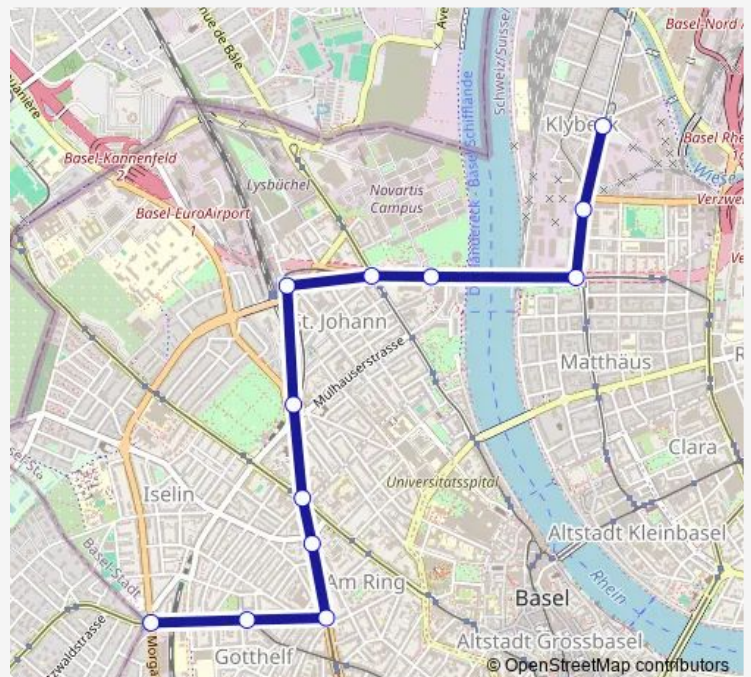

### Direction

Basel, Wiesenplatz — Basel, Morgartenring

12 stops

[Open route schedule](#)

Basel, Wiesenplatz

Basel, Ciba

Basel, Dreirosenbrücke

Basel, Novartis Campus

Basel, Voltaplatz

Basel, Bahnhof St. Johann

Basel, Kannenfeldplatz

Basel, Burgfelderplatz

Basel, Hegenheimerstrasse

Basel, Birmannsgasse

Basel, Allschwilerplatz

Basel, Morgartenring

### Route schedule

Basel, Wiesenplatz — Basel, Morgartenring

Monday 04:45

Tuesday 04:45

Wednesday 04:45

Thursday 04:45

Friday 04:45

Saturday —

### Route info

Direction: Basel, Wiesenplatz

Stops: 12

Trip Duration: 0 hour 16 min

6 Tram time schedules and route maps are available in an offline PDF at [busmaps.com](https://busmaps.com). Use the [busmaps.com](https://busmaps.com) website to see live bus times, train schedule or subway schedule, and step-by-step directions for all public transit in Basel