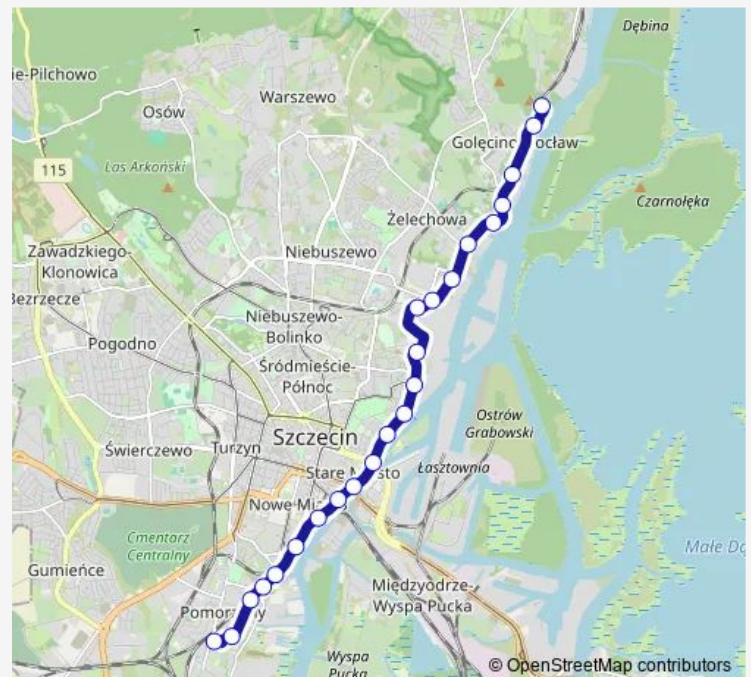

Thursday 04:28-23:31

Friday 04:28-23:31

Saturday 04:29-23:31

Sunday 04:29-23:31

Route info

Direction: Goćław 21

Stops: 23

Trip Duration: 0 hour 34 min

6 — Goćław - Pomorzany

Smolańska 13

Pomorzany 23

Direction

Pomorzany 23 — Goćław 21

23 stops

[Open route schedule](#)

Pomorzany 23