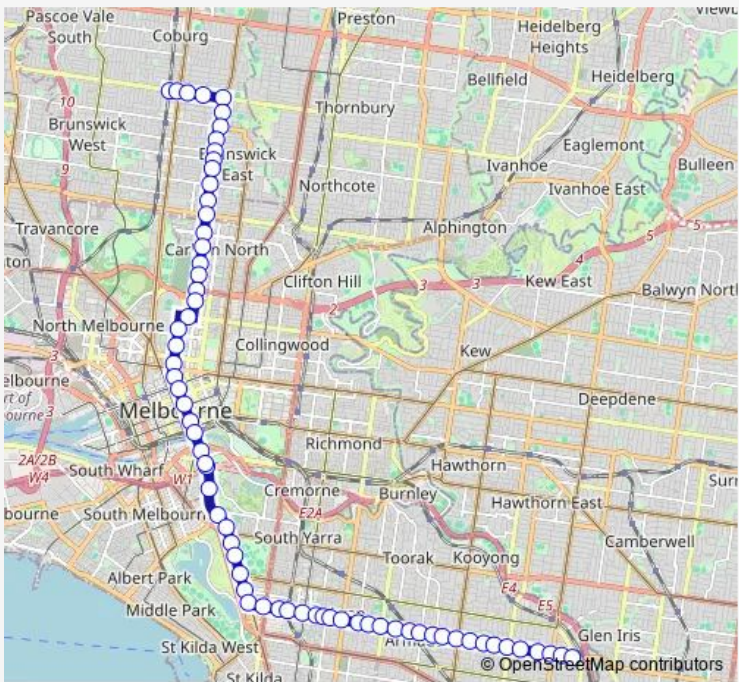

Tram 6 Moreland - Glen Iris

[Go to website](#)

Direction
 133-Moreland Station/Cameron St (Coburg) — 53-Malvern Rd/High St (Glen Iris)
 66 stops
[Open route schedule](#)

- 133-Moreland Station/Cameron St (Coburg)
- 132-Sydney Rd/Moreland Rd (Coburg)
- 131-De Carle St/Moreland Rd (Coburg)
- 130-Barrow St/Moreland Rd (Coburg)
- 129-Moreland Rd/Holmes St (Brunswick)
- 128-Mitchell St/Holmes St (Brunswick East)
- 127-Albion St/Holmes St (Brunswick East)
- 126-Stewart St/Lygon St (Brunswick East)
- 125-Blyth St/Lygon St (Brunswick East)
- 124-Victoria St/Lygon St (Brunswick East)
- 123-Albert St/Lygon St (Brunswick East)
- 122-Glenlyon Rd/Lygon St (Brunswick East)
- 121-Weston St/Lygon St (Brunswick East)
- 120-Brunswick Rd/Lygon St (Brunswick)
- 118-Pigdon St/Lygon St (Carlton North)
- 117-Richardson St/Lygon St (Carlton North)
- 116-Fenwick St/Lygon St (Carlton North)
- 115-Melbourne Cemetery/Lygon St (Carlton North)
- 114-Princes St/Lygon St (Carlton North)
- 113-Lytton St/Lygon St (Carlton)
- 112-Lygon St/Elgin St (Carlton)

Route schedule
 133-Moreland Station/Cameron St (Coburg) — 53-Malvern Rd/High St (Glen Iris)

Monday	—
Tuesday	—
Wednesday	—
Thursday	—
Friday	05:03-01:14 ⁺¹
Saturday	—
Sunday	—

Route info
 Direction: 133-Moreland Station/Cameron St (Coburg)
 Stops: 66
 Trip Duration: 1 hour 11 min