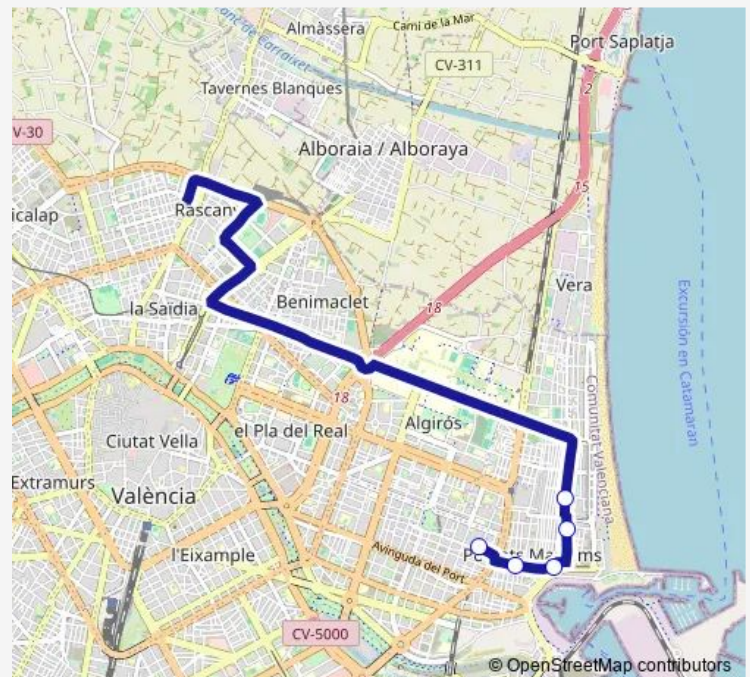

Grau - La Marina

Canyamelar

Dr. Lluch

Route schedule

Marítim — Dr. Lluch

Monday —

Tuesday —

Wednesday 21:53

Thursday —

Friday —

Saturday 21:53-23:28

Sunday —

Route info

Direction: Marítim

Stops: 5

Trip Duration: 0 hour 7 min

6 — 6 - Marítim - Dr. Lluch

Direction

Marítim — Dr. Lluch

5 stops

[Open route schedule](#)

Marítim

Francesc Cubells

Grau - La Marina

Canyamelar

Dr. Lluch

Route schedule

Marítim — Dr. Lluch

Monday	—
Tuesday	—
Wednesday	—
Thursday	—
Friday	—
Saturday	21:53-23:28
Sunday	22:07

Route info

Direction: Marítim

Stops: 5