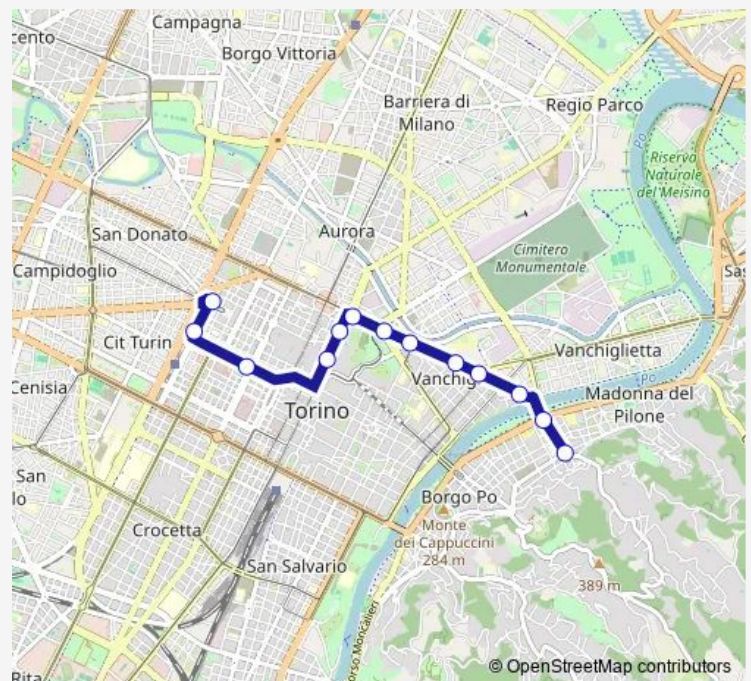

### Route schedule

Fermata 221 - HERMADA CAPOLINEA — Fermata 951 - Statuto Cap.

Monday 06:30-23:00

Tuesday 06:30-23:00

Wednesday 06:30-23:00

Thursday 06:30-23:00

Friday 06:30-23:00

Saturday 06:30-23:00

### Route info

Direction: Fermata 221 - HERMADA CAPOLINEA

Stops: 14

Trip Duration: 0 hour 34 min

6 — piazza Hermada - piazza Statuto

## Route info

Direction: Fermata 951 - Statuto Cap.

Stops: 13

Trip Duration: 0 hour 31 min

6 Tram time schedules and route maps are available in an offline PDF at [busmaps.com](https://busmaps.com). Use the [busmaps.com](https://busmaps.com) website to see live bus times, train schedule or subway schedule, and step-by-step directions for all public transit in Turin