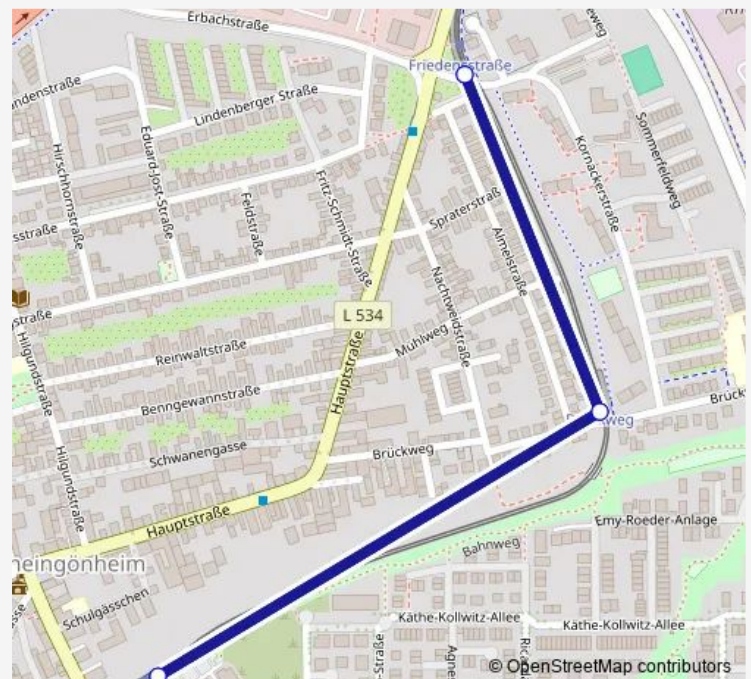

Tram 6 MA SAP Arena S-Bahnhof - Neustheim/Neuhermsheim - Paradeplatz - MA Rathaus - LU Rathaus - Berliner Platz - LU Rheingönheim

[Go to website](#)

Direction

undefined — undefined

0 stops

[Open route schedule](#)

Route schedule

undefined — undefined

Monday	20:05
Tuesday	20:05
Wednesday	20:05
Thursday	20:05
Friday	20:05
Saturday	20:05
Sunday	—

Route info

Direction:

Stops: 0

Trip Duration: — min

Direction

Friedensstraße — Rheingönheim Neubruch

3 stops

[Open route schedule](#)

Friedensstraße

Brückweg

Rheingönheim Neubruch

Route schedule

Friedensstraße — Rheingönheim Neubruch

Monday	05:22-05:42
Tuesday	05:22-05:42
Wednesday	05:22-05:42
Thursday	05:22-05:42
Friday	05:22-05:42
Saturday	08:32-08:42
Sunday	08:28-09:08

Route info

Direction: Friedensstraße

Stops: 3

Trip Duration: 0 hour 2 min