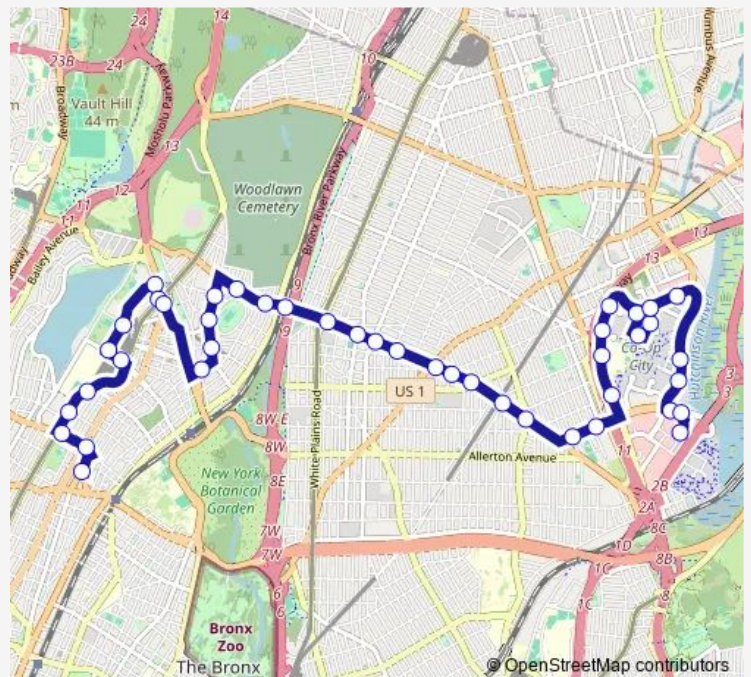

CO-OP City Blvd/BAY Plaza Blvd

CO-OP City Blvd/Bellamy Loop North

CO-OP City Blvd/Peartree Av

CO-OP City Blvd/Carver Loop #1

Dreiser Loop/CO-OP City Blvd

Dreiser Loop/Debs Pl

Dreiser Loop/Defoe Pl

Dreiser Loop/CO-OP City Blvd

East GUN Hill RD/Burke Av

East GUN Hill RD/Givan Av

East GUN Hill RD/Boston Rd

**Route schedule**

BAY Plaza Blvd/Bartow Av — Bainbridge AV/E 206 St

Monday 05:39-21:22

Tuesday 05:39-21:22

Wednesday 05:39-21:22

Thursday 05:39-21:22

Friday 05:39-21:22

Saturday 06:01-22:18

Sunday 07:29-20:27

**Route info**

Direction: BAY Plaza Blvd/Bartow Av

Stops: 32

Trip Duration: 1 hour 0 min

Bainbridge AV/E 210 St

Bainbridge AV/E 210 St

Bainbridge AV/VAN Cortlandt AV East

Bainbridge AV/E 206 St

Bainbridge AV/E 206 St

**Direction**

BAY Plaza Blvd/Bartow Av — Valentine AV/E 192 St

43 stops