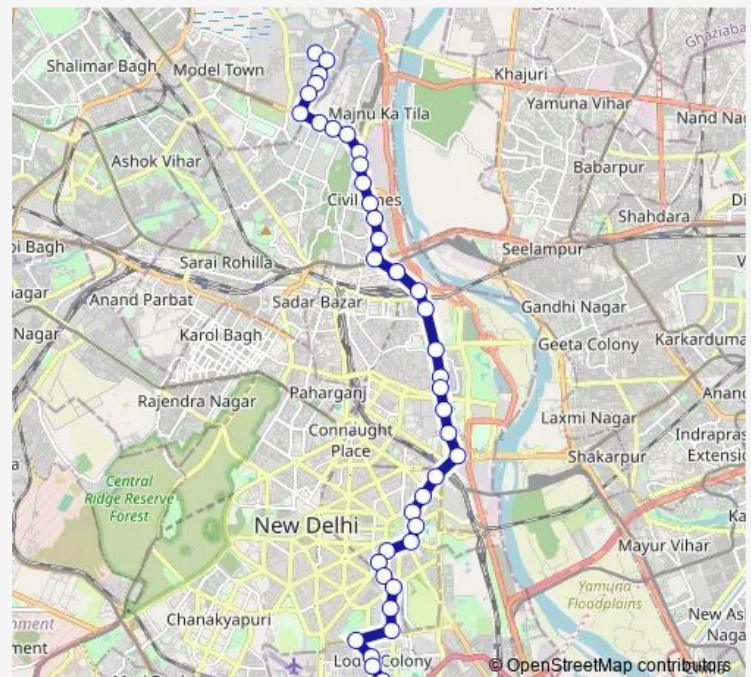

Bus 26up

[Go to website](#)

Direction

Mukharji Nagar Tank — Sewa Nagar Flyover

42 stops

[Open route schedule](#)

Mukharji Nagar Tank

Mukharji Nagar Xing

Indra Vihar

BBM Cluster Depot

Sewa Kutir

GTB Nagar / Haqiqat Nagar

INS Hostel

Vishwa Vidyalaya Metro Station

Mall Road

Khyber Pass

Vidhan Sabha Metro Station

Old Secretariat (Postal Account Office)

IP College

Exchange Store / Civil Lines Metro Station

Ludlow Castle

Isbt Nityanand Marg

Isbt Kashmere Gate (Lothian Road)

Guru Govind Singh University (Kashmere Gate)

Gpo

Red Fort

Subhash Park

Route schedule

Mukharji Nagar Tank — Sewa Nagar Flyover

Monday 10:00

Tuesday 10:00

Wednesday 10:00

Thursday 10:00

Friday 10:00

Saturday 10:00

Sunday 10:00

Route info

Direction: Mukharji Nagar Tank

Stops: 42

Trip Duration: 1 hour 13 min

■ 26up

BusMaps