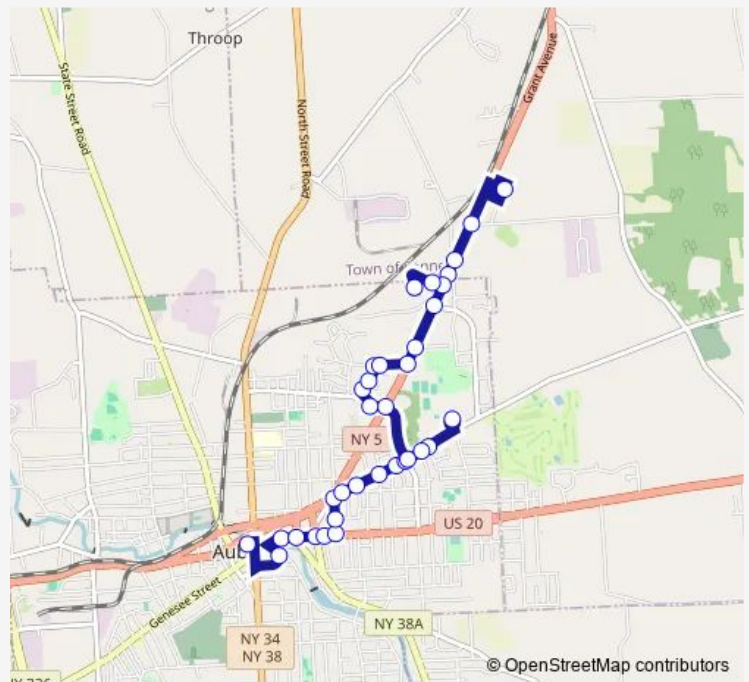

Bus Aub 2 Franklin

[Go to website](#)

Direction
Dill St & North St — Walmart - Auburn
34 stops
[Open route schedule](#)

- Dill St & North St
- Stryker Homes
- E Genesee St & Seminary Ave
- E Genesee St & Owasco St
- E Genesee St & Fulton St
- E Genesee St & Hoffman St
- S Lewis St & E Genesee St
- Lewis St & Lawton Ave
- Lewis St & Franklin St
- Franklin St & Capitol St
- Franklin St & Foote St
- Franklin St & Cayuga St
- Franklin St & Elm St
- Franklin St & N Seward Ave
- Franklin St & N Herman Ave
- Cayuga Community College
- Franklin St & Hoopes Ave
- Franklin St & N Seward Ave
- Seward Ave & Grant Ave
- Standart Ave & Schwartz Dr
- Standart Wood Apts Bldg D

Route schedule
Dill St & North St — Walmart - Auburn

Monday	05:55-22:31
Tuesday	05:55-22:31
Wednesday	05:55-22:31
Thursday	05:55-22:31
Friday	05:55-22:31
Saturday	09:20-20:02
Sunday	—

Route info
Direction: Dill St & North St
Stops: 34
Trip Duration: 0 hour 29 min

■ Aub 2 — Franklin