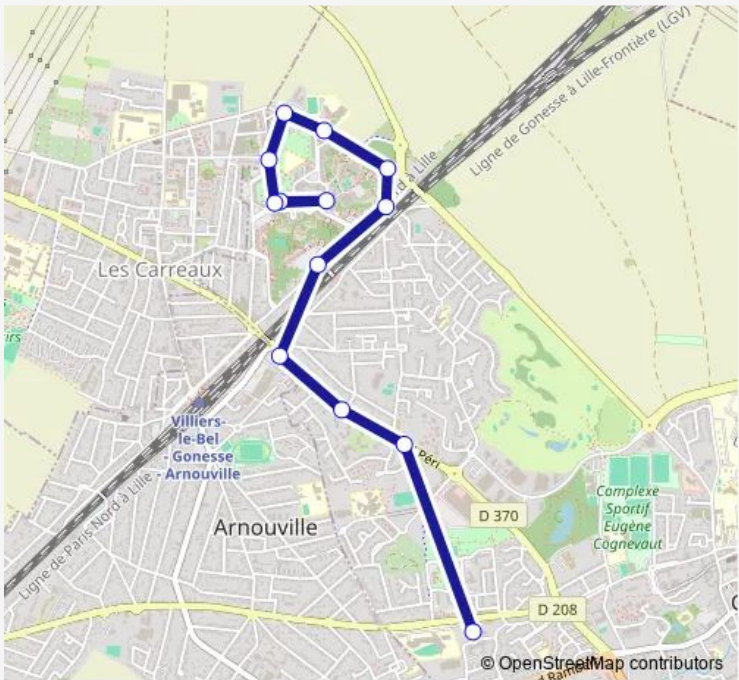

Direction
 Place Sangnier — Saint-Blin / Lycée René Cassin
 13 stops
[Open route schedule](#)

- Place Sangnier
- Mairie Annexe La Fauconnière
- Place Sangnier
- Eugène Scribe
- Raymond Poincaré
- Place Gaston Tessier
- Square des Sports
- Aristide Briand - Général Durand
- Square la Garenne
- Les Marronniers
- Aubépines
- Hector Berlioz
- Saint-Blin / Lycée René Cassin

Route schedule
 Place Sangnier — Saint-Blin / Lycée René Cassin

| | |
|-----------|-------------|
| Monday | — |
| Tuesday | — |
| Wednesday | 07:30-12:30 |
| Thursday | 07:30-12:30 |
| Friday | 07:30-12:30 |
| Saturday | — |
| Sunday | — |

Route info
 Direction: Place Sangnier
 Stops: 13
 Trip Duration: 0 hour 15 min

Direction

Saint-Blin / Lycée René Cassin — Aristide Briand - Général Durand

13 stops

[Open route schedule](#)

Saint-Blin / Lycée René Cassin

Wednesday 12:10-18:10

Thursday 12:10-18:10

Friday 12:10-18:10

Saturday —

Sunday —

Route info

Direction: Saint-Blin / Lycée René Cassin

Stops: 13