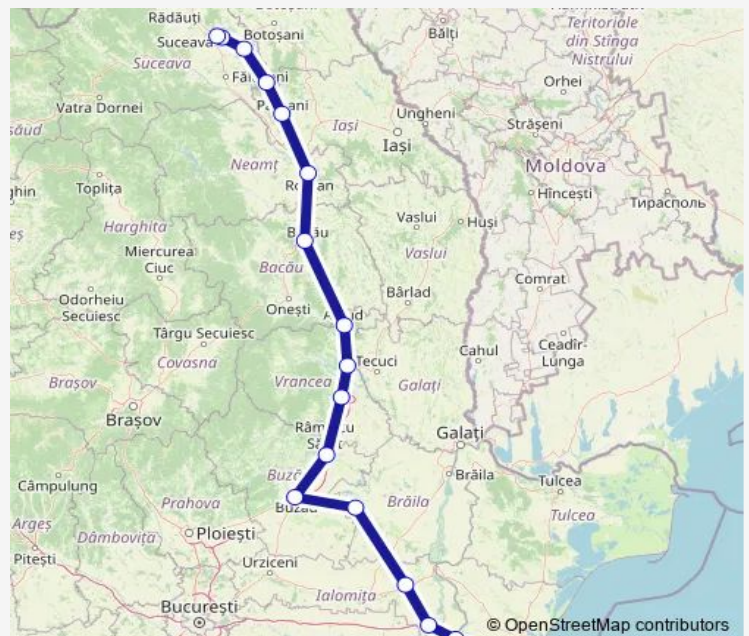

Bacău

Roman

Pașcani

Dolhasca

Verești

Suceava

Suceava Nord

Route schedule

Constanța — Suceava Nord

Monday 23:30

Tuesday 23:30

Wednesday 23:30

Thursday 23:30

Friday 23:30

Saturday 23:30

Sunday 23:30

Route info

Direction: Constanța

Stops: 18

Trip Duration: 7 hour 46 min

IR-N: Constanța - Suceava Nord Rail time schedules and route maps are available in an offline PDF at busmaps.com. Use the busmaps.com website to see live bus times, train schedule or subway schedule, and step-by-step directions for all public transit in Faurei