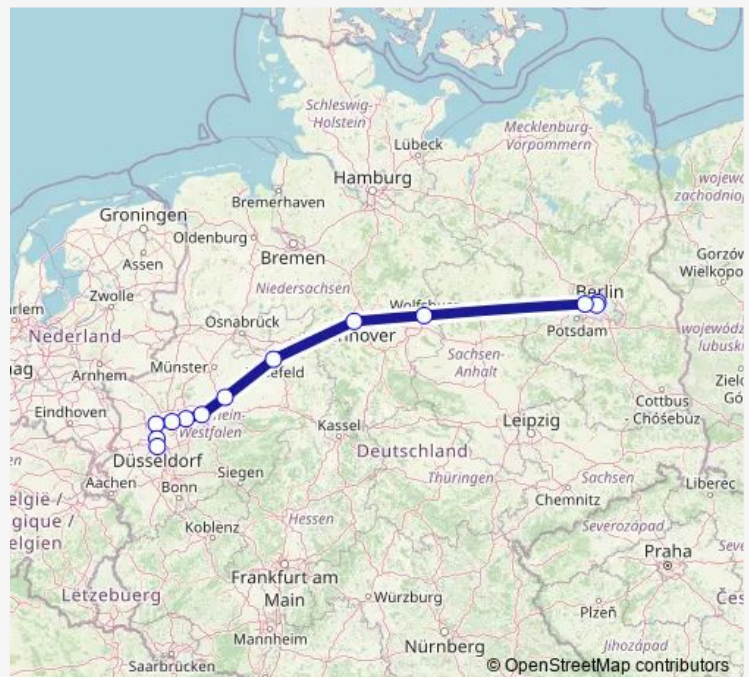

Monday 06:09

Tuesday 06:09

Wednesday 06:09

Thursday 06:09

Friday 06:09

Saturday 06:09

Sunday —

Route info

Direction:

Stops: 0

Trip Duration: — min

ICE 644

Direction

Berlin Gesundbrunnen — Düsseldorf Hbf

13 stops

[Open route schedule](#)

Berlin Gesundbrunnen

Berlin Hbf (tief)

Berlin-Spandau

Wolfsburg Hbf

Hannover Hbf

Bielefeld Hbf

Hamm(Westf)

Dortmund Hbf

Tuesday 06:35

Wednesday 06:35

Thursday 06:35

Friday 06:35

Saturday 06:35

Sunday —

Route info

Direction: Berlin Gesundbrunnen