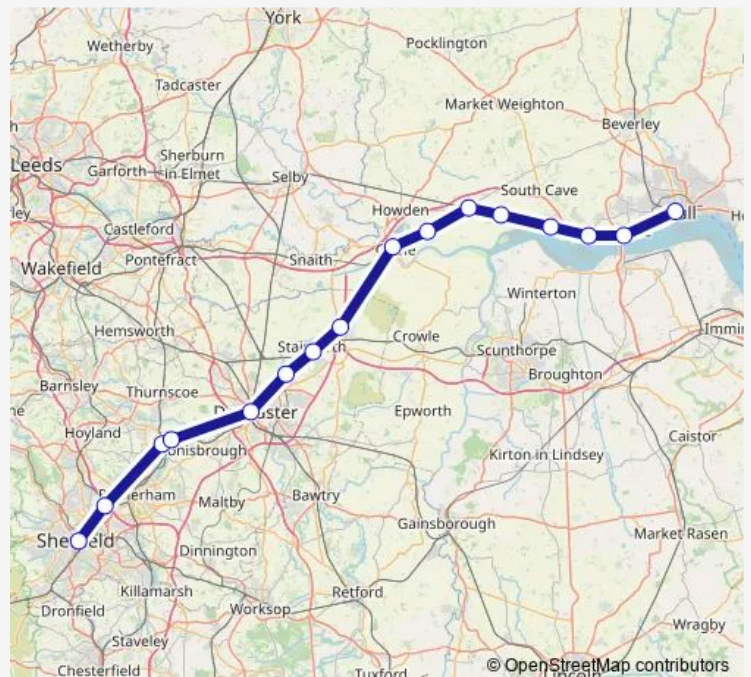

Swinton (South Yorks)

Mexborough

Doncaster

Selby

Gilberdyke

Brough

Hull

Route schedule

Sheffield — Hull

Monday 19:57

Tuesday 19:57

Wednesday 19:57

Thursday 19:57

Friday 19:57

Saturday 19:57

Sunday —

Route info

Direction: Sheffield

Stops: 9

Trip Duration: 1 hour 19 min

Nt:Shf->Hul — NT train service from SHF to Hul

Direction

Sheffield — Hull

16 stops

Wednesday 05:42-23:00

Thursday 05:42-23:00

Friday 05:42-23:00

Saturday 05:42-23:00

Sunday 20:26-22:27

Route info

Direction: Sheffield

Stops: 16