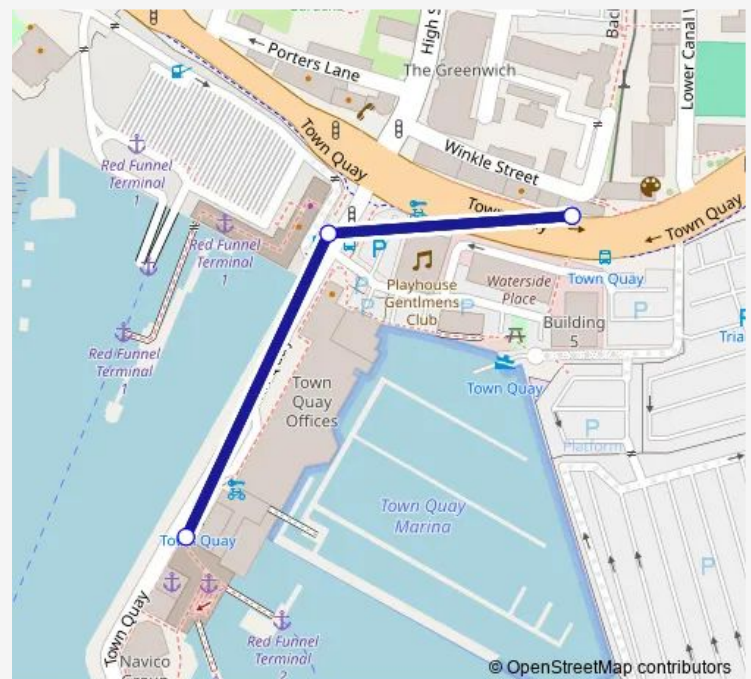

Route schedule

Red Funnel Terminal — City College

Monday	—
Tuesday	—
Wednesday	17:40-19:25
Thursday	—
Friday	—
Saturday	13:00-14:45
Sunday	15:00-15:35

Route info

Direction: Red Funnel Terminal

Stops: 2

Trip Duration: 0 hour 10 min

SF2

BusMaps

Direction

Red Funnel Terminal — Red Jet Terminal

2 stops

[Open route schedule](#)

Red Funnel Terminal

Red Jet Terminal

Direction: Red Funnel Terminal

Stops: 2

Trip Duration: 0 hour 2 min

Direction

Red Jet Terminal — Platform Tavern

3 stops

[Open route schedule](#)

Red Jet Terminal

Red Funnel Terminal

Platform Tavern

Route schedule

Red Jet Terminal — Platform Tavern

Monday	13:00-19:25
Tuesday	13:00-19:25
Wednesday	13:00-19:25
Thursday	13:00-19:25
Friday	13:00-19:25
Saturday	13:00-19:25
Sunday	13:00-19:25