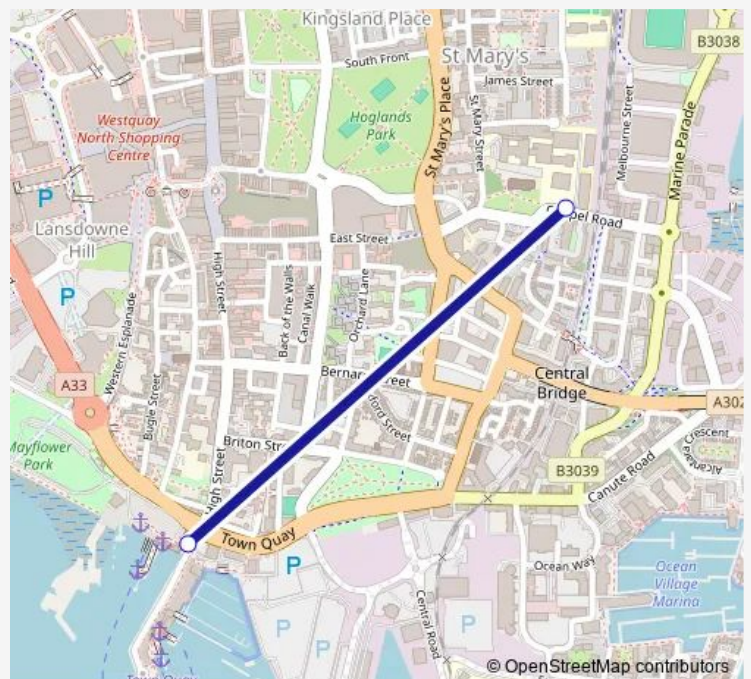

Route schedule

Red Funnel Terminal — City College

Monday

—

Tuesday

—

Wednesday

17:40-19:25

Route info

Direction: Red Funnel Terminal

Stops: 2

Trip Duration: 0 hour 10 min

■ SF2 — Southampton Town Quay - Chapel Road (St Mary's Stadium)

BusMaps

SF2 Bus time schedules and route maps are available in an offline PDF at busmaps.com. Use the busmaps.com website to see live bus times, train schedule or subway schedule, and step-by-step directions for all public transit in Southampton