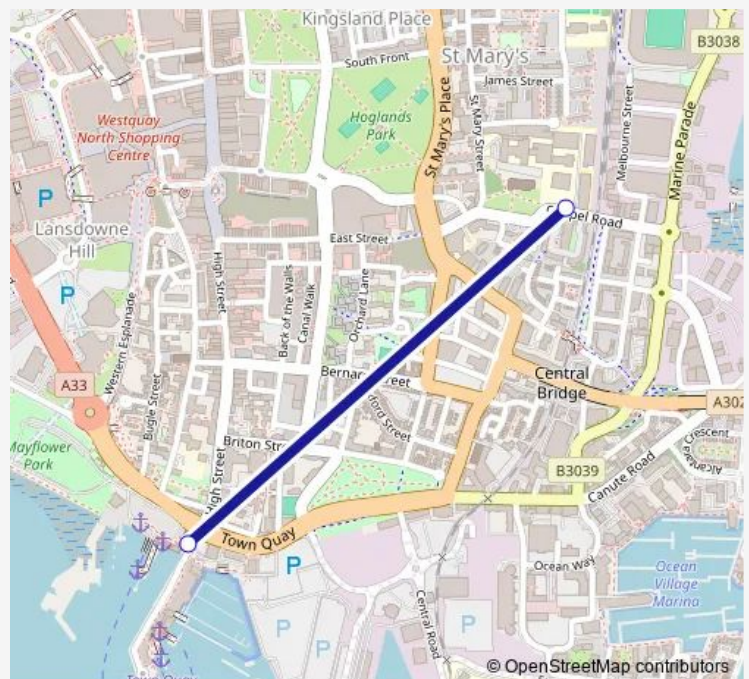

Route schedule

Red Funnel Terminal — City College

Monday

—

Tuesday

—

Wednesday

17:40-19:25

Route info

Direction: Red Funnel Terminal

Stops: 2

Trip Duration: 0 hour 10 min

■ SF2 — Southampton Town Quay - Chapel Road (St Mary's Stadium)

SF2 Bus time schedules and route maps are available in an offline PDF at busmaps.com. Use the busmaps.com website to see live bus times, train schedule or subway schedule, and step-by-step directions for all public transit in Southampton