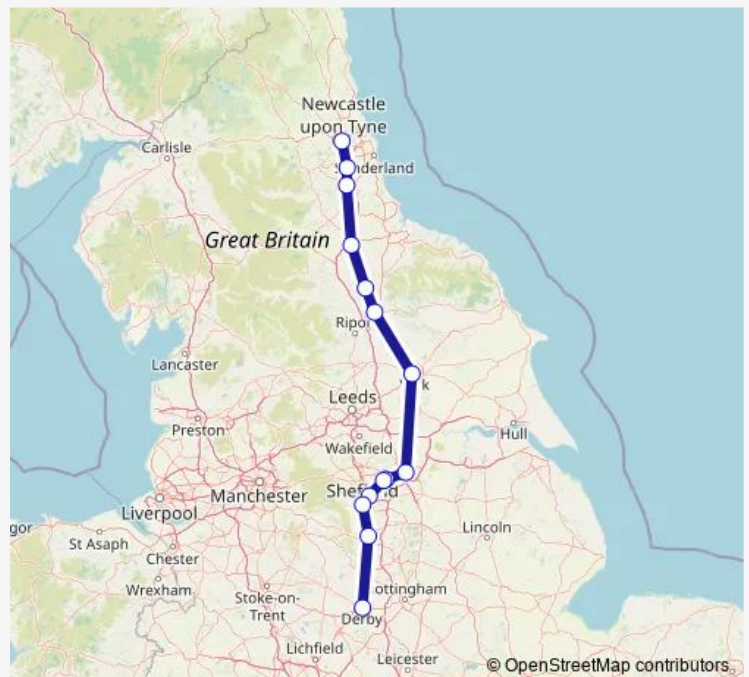

Rail Xc:Ncl->Dby XC train service from NCL to Dby

[Go to website](#)

Direction

Newcastle — Derby

14 stops

[Open route schedule](#)

Newcastle

Chester-le-Street

Meadowhall

Sheffield

Chesterfield

Derby

Route schedule

Newcastle — Derby

Monday 17:31-17:32

Tuesday 17:31-17:32

Wednesday 17:31-17:32

Thursday 17:31-17:32

Friday 17:31-17:32

Saturday —

Sunday —

Route info

Direction: Newcastle

Stops: 14

Trip Duration: 2 hour 20 min

■ Xc:Ncl->Dby — XC train service from NCL to Dby

Xc:Ncl->Dby Rail time schedules and route maps are available in an offline PDF at busmaps.com. Use the busmaps.com website to see live bus times, train schedule or subway schedule, and step-by-step directions for all public transit in Rotherham