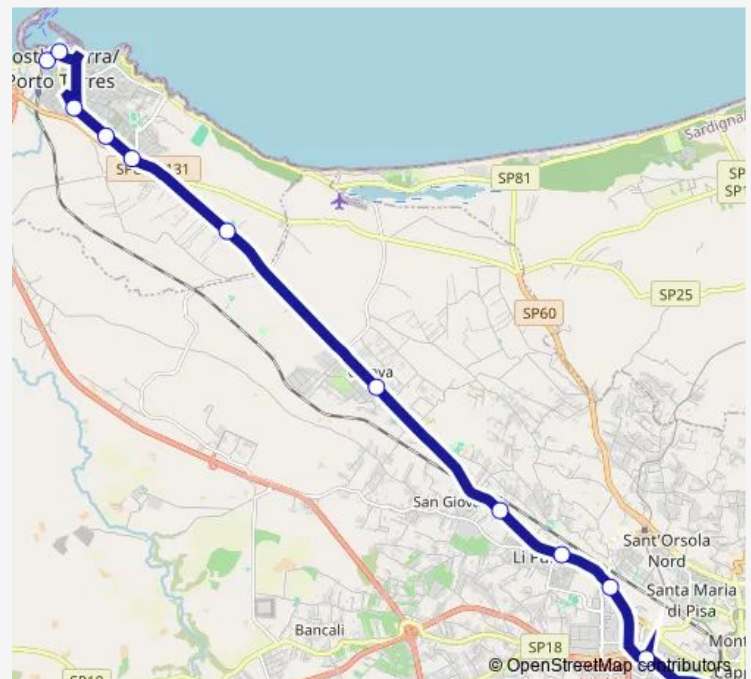

Porto Torres Serra LI Pozzi

Porto Torres Q. Satellite

Porto Torres Case Popolari-Granai

Porto Torres VIA Sacchi 93

Porto Torres VIA Sacchi 35

Porto Torres VIA Mare-Pensiline

Porto Torres Centro Intermodale

Route schedule

Sassari VIA Turati — Porto Torres Centro Intermodale

Monday 07:00-21:15

Tuesday 07:00-21:15

Wednesday 07:00-21:15

Thursday 07:00-21:15

Friday 07:00-21:15

Saturday 07:00-21:15

Sunday 07:30-21:15

Route info

Direction: Sassari VIA Turati

Stops: 17

Trip Duration: 0 hour 42 min

Linea 719 — Sassari - Portotorres

Direction

Porto Torres Centro Intermodale — Sassari VIA Turati

11 stops

Wednesday 07:05

Thursday 07:05

Friday 07:05

Saturday 07:05

Sunday —

Route info

Direction: Porto Torres VIA Tramontana FR. 2

Stops: 7